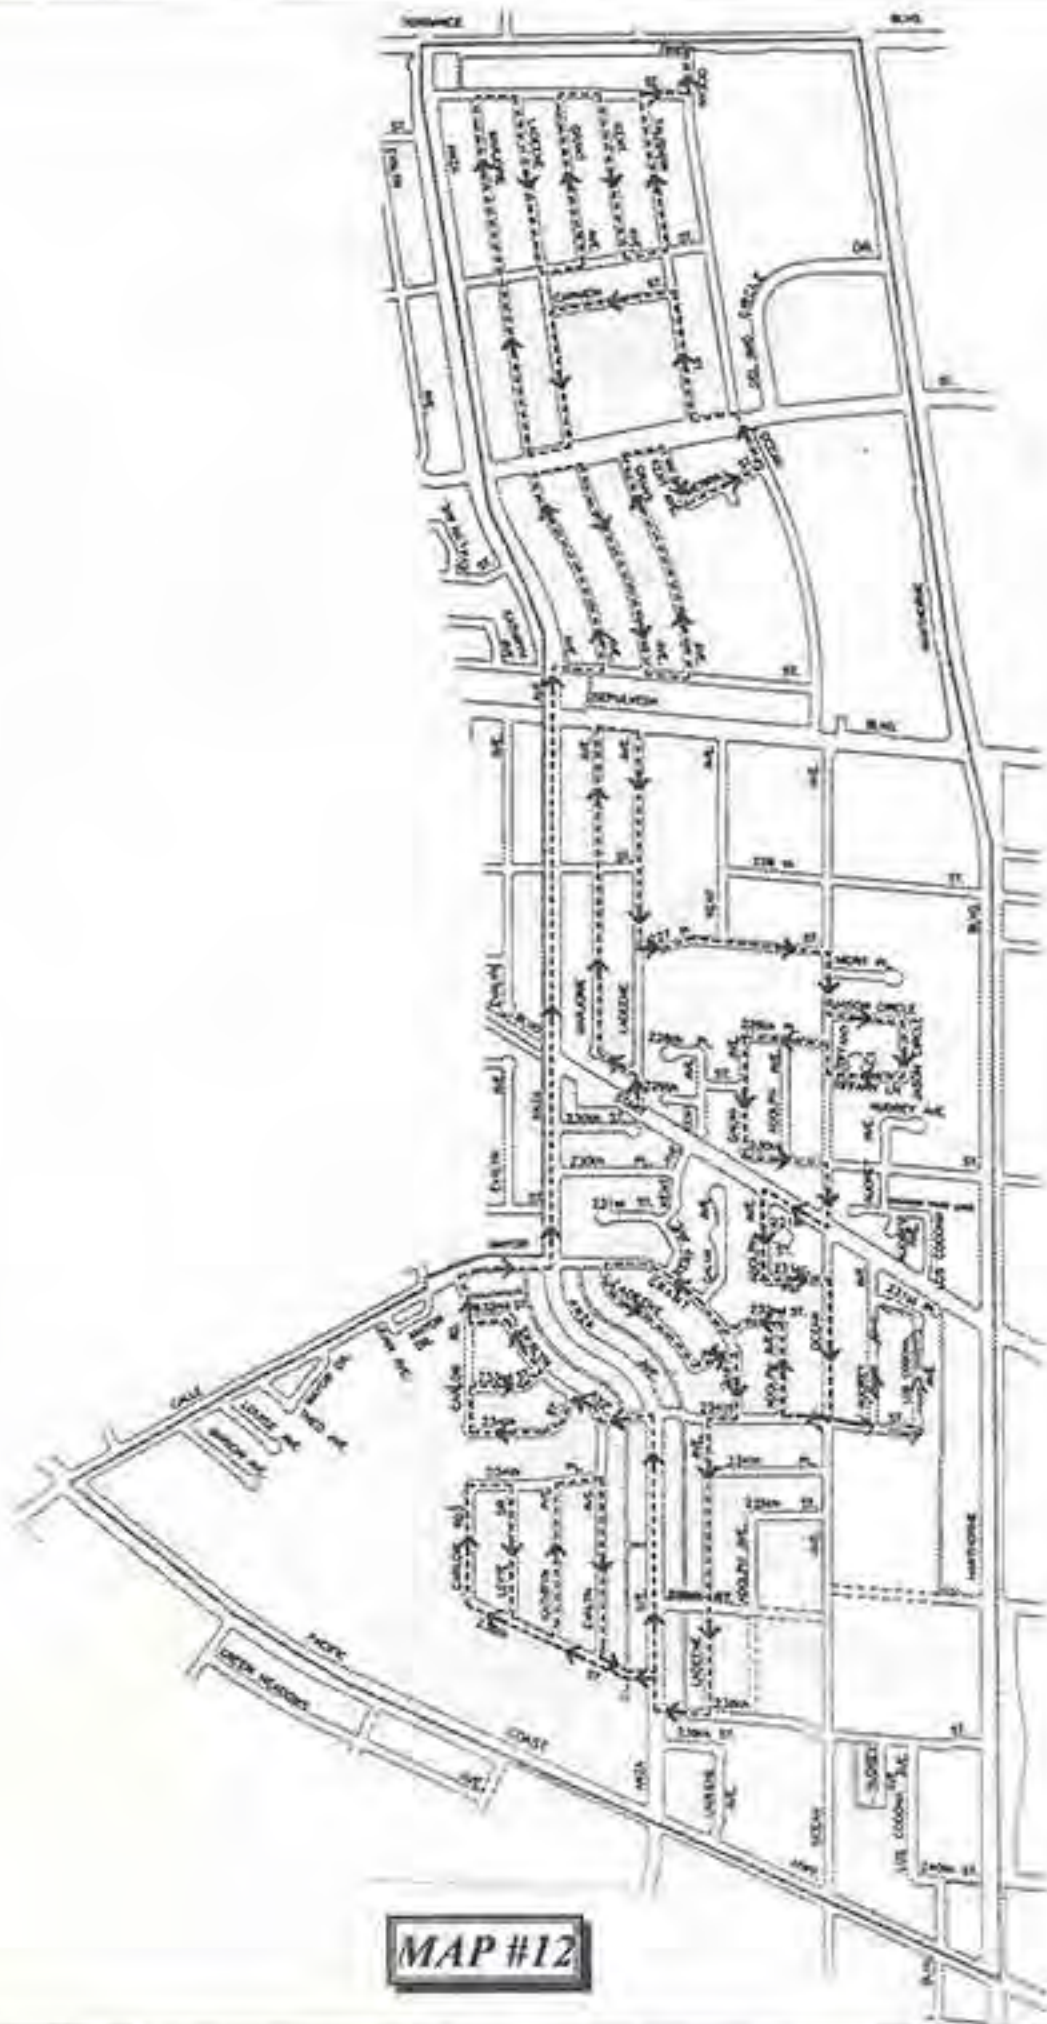

2018 TORRANCE POLICE OFFICERS ASSOCIATION

SANTA FLOAT SCHEDULE

DAY	DATE	TIME	MAP #	AREA
MONDAY	NOV. 26	4:00 PM	1	Carson to Maricopa/Madrona to Crenshaw
TUESDAY	NOV. 27	5:00 PM	2	Carson to Sepulveda/Crenshaw to Western (<i>Chatelaine</i>)
WEDNESDAY	NOV. 28	5:00 PM	3	Del Amo to Carson/Crenshaw to Western
THURSDAY	NOV. 29	5:00 PM	4	Sepulveda to 239 St./Crenshaw to Arlington
FRIDAY	NOV. 30	5:00 PM	5	Sepulveda to 242 St./Arlington to Western
SATURDAY	DEC. 1	5:00 PM	6	Sepulveda to Lomita/Hawthorne to Crenshaw (<i>Springewood</i>)
SUNDAY	DEC. 2	5:00 PM	7	PCH to South City Limits/Crenshaw Blvd to East City limits/ Windmill to South city limits/Rolling Hills Rd to Singingwood
MONDAY	DEC. 3	4:00 PM	8	Sepulveda to PCH/West of Anza/Calle Mayor
TUESDAY	DEC. 4	5:00 PM	9	PCH to Winlock/Rolling Hills Way to Hawthorne and west of DePortola Park
WEDNESDAY	DEC. 5	5:00 PM	10	Calle Mayor to South City limits/Southwest to Anza/Calle Mayor
THURSDAY	DEC. 6	5:00 PM	11	PCH to city limits/West of Calle Mayor
FRIDAY	DEC. 7	5:00 PM	12	Torrance to PCH/ Hawthorne to Anza/Calle Mayor
SATURDAY	DEC. 8	5:00 PM	13	PCH to South City limits/Hawthorne to Via Colusa and Calle DeRicardo
SUNDAY	DEC. 9	5:00 PM	14	Torrance to Sepulveda/ West of Anza
MONDAY	DEC. 10	5:00 PM	15	Torrance to 190th St/ Anza to Madrona
TUESDAY	DEC. 11	5:00 PM	16	Del Amo to Torrance/ West of Anza (<i>Pacific Colony</i>)
WEDNESDAY	DEC. 12	5:00 PM	17	190 St. to Del Amo Blvd/ West of Anza Ave.
THURSDAY	DEC. 13	5:00 PM	18	Artesia to 190 St./ West of Prairie Ave.
FRIDAY	DEC. 14	5:00 PM	19	Artesia Blvd to 405 Fwy/ Prairie to Crenshaw
SATURDAY	DEC. 15	5:00 PM	20	Redondo Beach Blvd to Artesia/West of Crenshaw to Hawthorne Blvd.
SUNDAY	DEC. 16	5:00 PM	21	Redondo Beach Blvd to Artesia/ Crenshaw to Western Ave
MONDAY	DEC. 17	4:00 PM	22	Artesia to 405 Fwy / 405 Fwy to Western Ave.

MAP #1

MAP #2

MAP #3

MAP #4

MAP #5

MAP #6

MAP #7

MAP #8

MAP #11

MAP #12

MAP #14

MAP #15

MAP #16

MAP #17

MAP #18

MAP #20

MAP #21

MAP #22