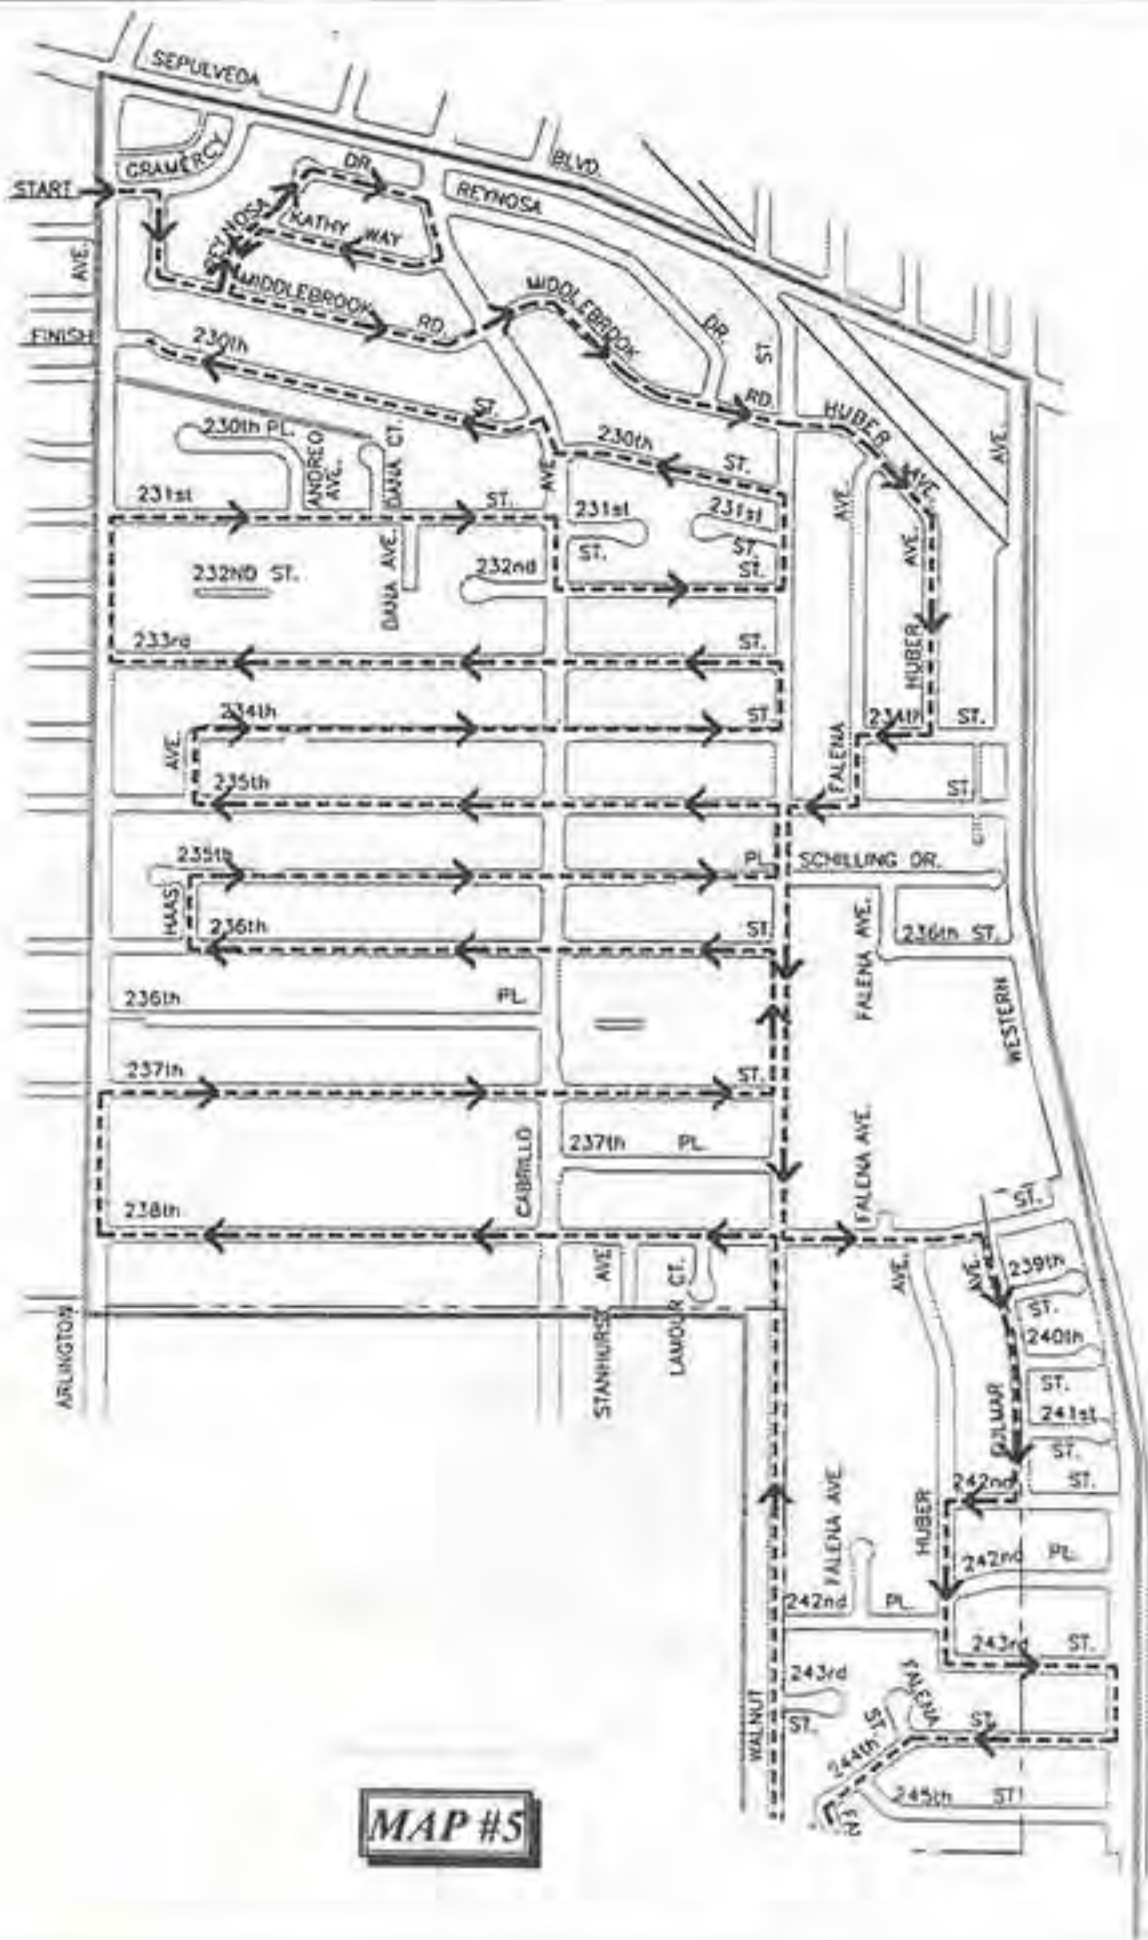

2018 TORRANCE POLICE OFFICERS ASSOCIATION

SANTA FLOAT SCHEDULE

DAY	DATE	TIME	MAP #	AREA
MONDAY	NOV. 26	4:00 PM	1	Carson to Maricopa/Madrona to Crenshaw
TUESDAY	NOV. 27	5:00 PM	2	Carson to Sepulveda/Crenshaw to Western (<i>Chatelaine</i>)
WEDNESDAY	NOV. 28	5:00 PM	3	Del Amo to Carson/Crenshaw to Western
THURSDAY	NOV. 29	5:00 PM	4	Sepulveda to 239 St./Crenshaw to Arlington
FRIDAY	NOV. 30	5:00 PM	5	Sepulveda to 242 St./Arlington to Western
SATURDAY	DEC. 1	5:00 PM	6	Sepulveda to Lomita/Hawthorne to Crenshaw (<i>Springewood</i>)
SUNDAY	DEC. 2	5:00 PM	7	PCH to South City Limits/Crenshaw Blvd to East City limits/ Windmill to South city limits/Rolling Hills Rd to Singingwood
MONDAY	DEC. 3	4:00 PM	8	Sepulveda to PCH/West of Anza/Calle Mayor
TUESDAY	DEC. 4	5:00 PM	9	PCH to Winlock/Rolling Hills Way to Hawthorne and west of DePortola Park
WEDNESDAY	DEC. 5	5:00 PM	10	Calle Mayor to South City limits/Southwest to Anza/Calle Mayor
THURSDAY	DEC. 6	5:00 PM	11	PCH to city limits/West of Calle Mayor
FRIDAY	DEC. 7	5:00 PM	12	Torrance to PCH/ Hawthorne to Anza/Calle Mayor
SATURDAY	DEC. 8	5:00 PM	13	PCH to South City limits/Hawthorne to Via Colusa and Calle DeRicardo
SUNDAY	DEC. 9	5:00 PM	14	Torrance to Sepulveda/ West of Anza
MONDAY	DEC. 10	5:00 PM	15	Torrance to 190th St/ Anza to Madrona
TUESDAY	DEC. 11	5:00 PM	16	Del Amo to Torrance/ West of Anza (<i>Pacific Colony</i>)
WEDNESDAY	DEC. 12	5:00 PM	17	190 St. to Del Amo Blvd/ West of Anza Ave.
THURSDAY	DEC. 13	5:00 PM	18	Artesia to 190 St./ West of Prairie Ave.
FRIDAY	DEC. 14	5:00 PM	19	Artesia Blvd to 405 Fwy/ Prairie to Crenshaw
SATURDAY	DEC. 15	5:00 PM	20	Redondo Beach Blvd to Artesia/West of Crenshaw to Hawthorne Blvd.
SUNDAY	DEC. 16	5:00 PM	21	Redondo Beach Blvd to Artesia/ Crenshaw to Western Ave
MONDAY	DEC. 17	4:00 PM	22	Artesia to 405 Fwy / 405 Fwy to Western Ave.

MAP #1

MAP #2

MAP #3

MAP #4

MAP #5

MAP #6

MAP #7

MAP #8

MAP #11

MAP #12

MAP #14

MAP #15

MAP #16

MAP #17

MAP #18

MAP #20

MAP #21

MAP #22