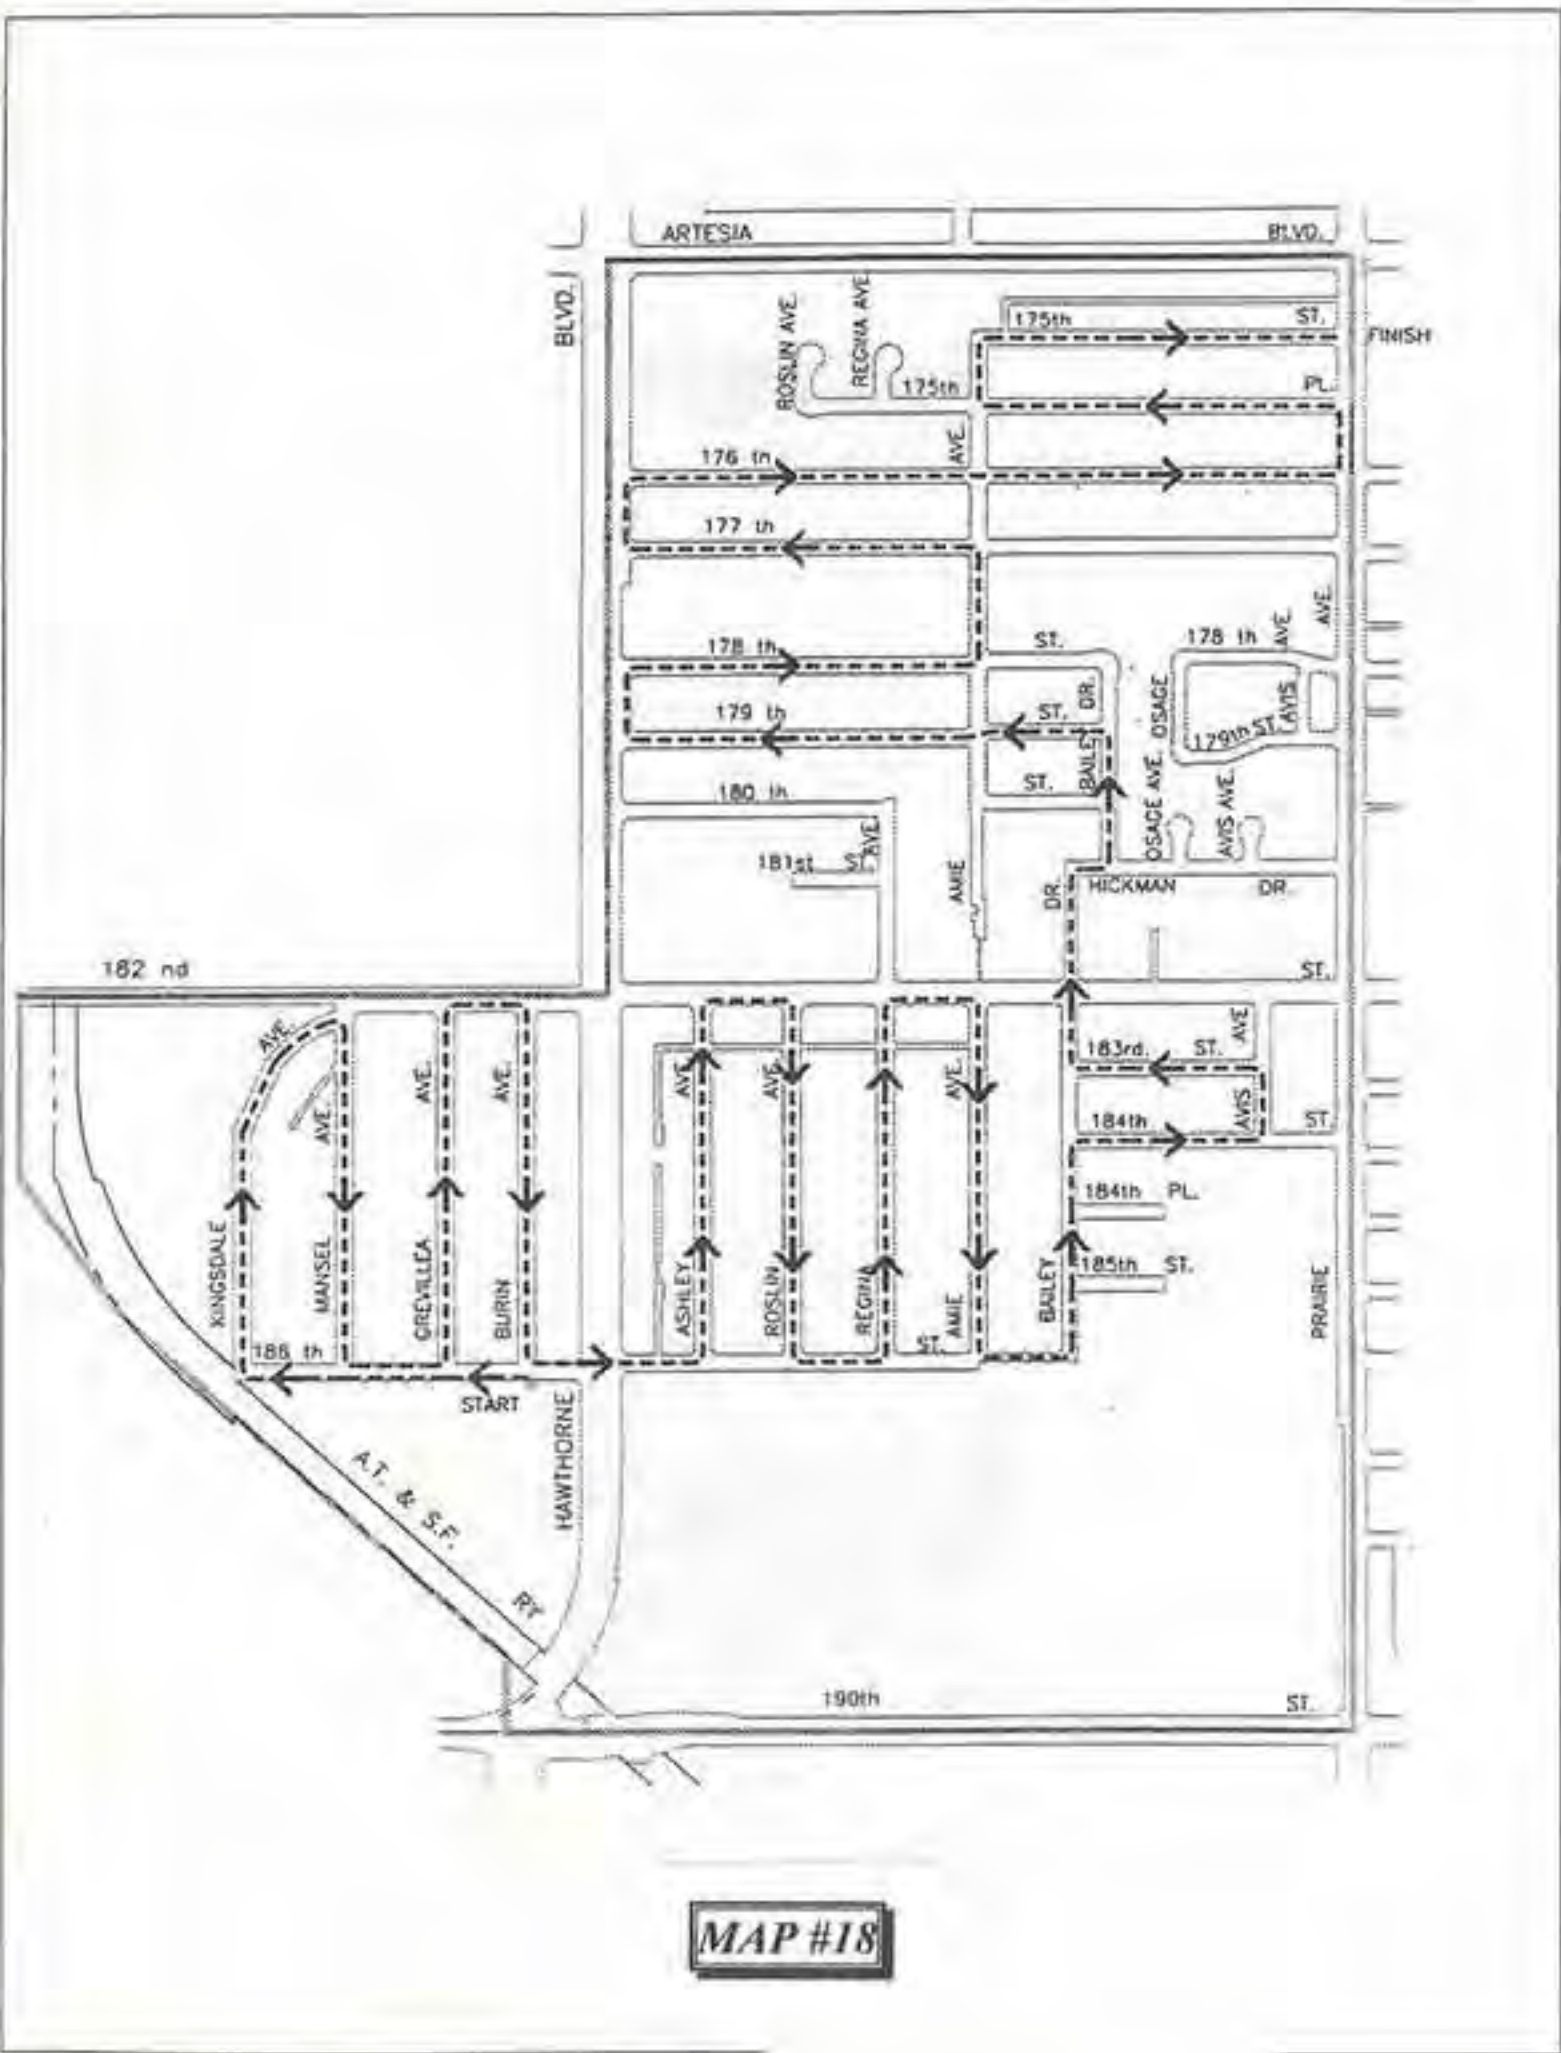

2018 TORRANCE POLICE OFFICERS ASSOCIATION

SANTA FLOAT SCHEDULE

DAY	DATE	TIME	MAP #	AREA
MONDAY	NOV. 26	4:00 PM	1	Carson to Maricopa/Madrona to Crenshaw
TUESDAY	NOV. 27	5:00 PM	2	Carson to Sepulveda/Crenshaw to Western (<i>Chatelaine</i>)
WEDNESDAY	NOV. 28	5:00 PM	3	Del Amo to Carson/Crenshaw to Western
THURSDAY	NOV. 29	5:00 PM	4	Sepulveda to 239 St./Crenshaw to Arlington
FRIDAY	NOV. 30	5:00 PM	5	Sepulveda to 242 St./Arlington to Western
SATURDAY	DEC. 1	5:00 PM	6	Sepulveda to Lomita/Hawthorne to Crenshaw (<i>Springewood</i>)
SUNDAY	DEC. 2	5:00 PM	7	PCH to South City Limits/Crenshaw Blvd to East City limits/ Windmill to South city limits/Rolling Hills Rd to Singingwood
MONDAY	DEC. 3	4:00 PM	8	Sepulveda to PCH/West of Anza/Calle Mayor
TUESDAY	DEC. 4	5:00 PM	9	PCH to Winlock/Rolling Hills Way to Hawthorne and west of DePortola Park
WEDNESDAY	DEC. 5	5:00 PM	10	Calle Mayor to South City limits/Southwest to Anza/Calle Mayor
THURSDAY	DEC. 6	5:00 PM	11	PCH to city limits/West of Calle Mayor
FRIDAY	DEC. 7	5:00 PM	12	Torrance to PCH/ Hawthorne to Anza/Calle Mayor
SATURDAY	DEC. 8	5:00 PM	13	PCH to South City limits/Hawthorne to Via Colusa and Calle DeRicardo
SUNDAY	DEC. 9	5:00 PM	14	Torrance to Sepulveda/ West of Anza
MONDAY	DEC. 10	5:00 PM	15	Torrance to 190th St/ Anza to Madrona
TUESDAY	DEC. 11	5:00 PM	16	Del Amo to Torrance/ West of Anza (<i>Pacific Colony</i>)
WEDNESDAY	DEC. 12	5:00 PM	17	190 St. to Del Amo Blvd/ West of Anza Ave.
THURSDAY	DEC. 13	5:00 PM	18	Artesia to 190 St./ West of Prairie Ave.
FRIDAY	DEC. 14	5:00 PM	19	Artesia Blvd to 405 Fwy/ Prairie to Crenshaw
SATURDAY	DEC. 15	5:00 PM	20	Redondo Beach Blvd to Artesia/West of Crenshaw to Hawthorne Blvd.
SUNDAY	DEC. 16	5:00 PM	21	Redondo Beach Blvd to Artesia/ Crenshaw to Western Ave
MONDAY	DEC. 17	4:00 PM	22	Artesia to 405 Fwy / 405 Fwy to Western Ave.

MAP #1

MAP #2

MAP #3

MAP #4

MAP #5

MAP #6

MAP #7

MAP #8

MAP #11

MAP #12

MAP #14

MAP #15

MAP #16

MAP #17

MAP #18

MAP #20

MAP #21

MAP #22