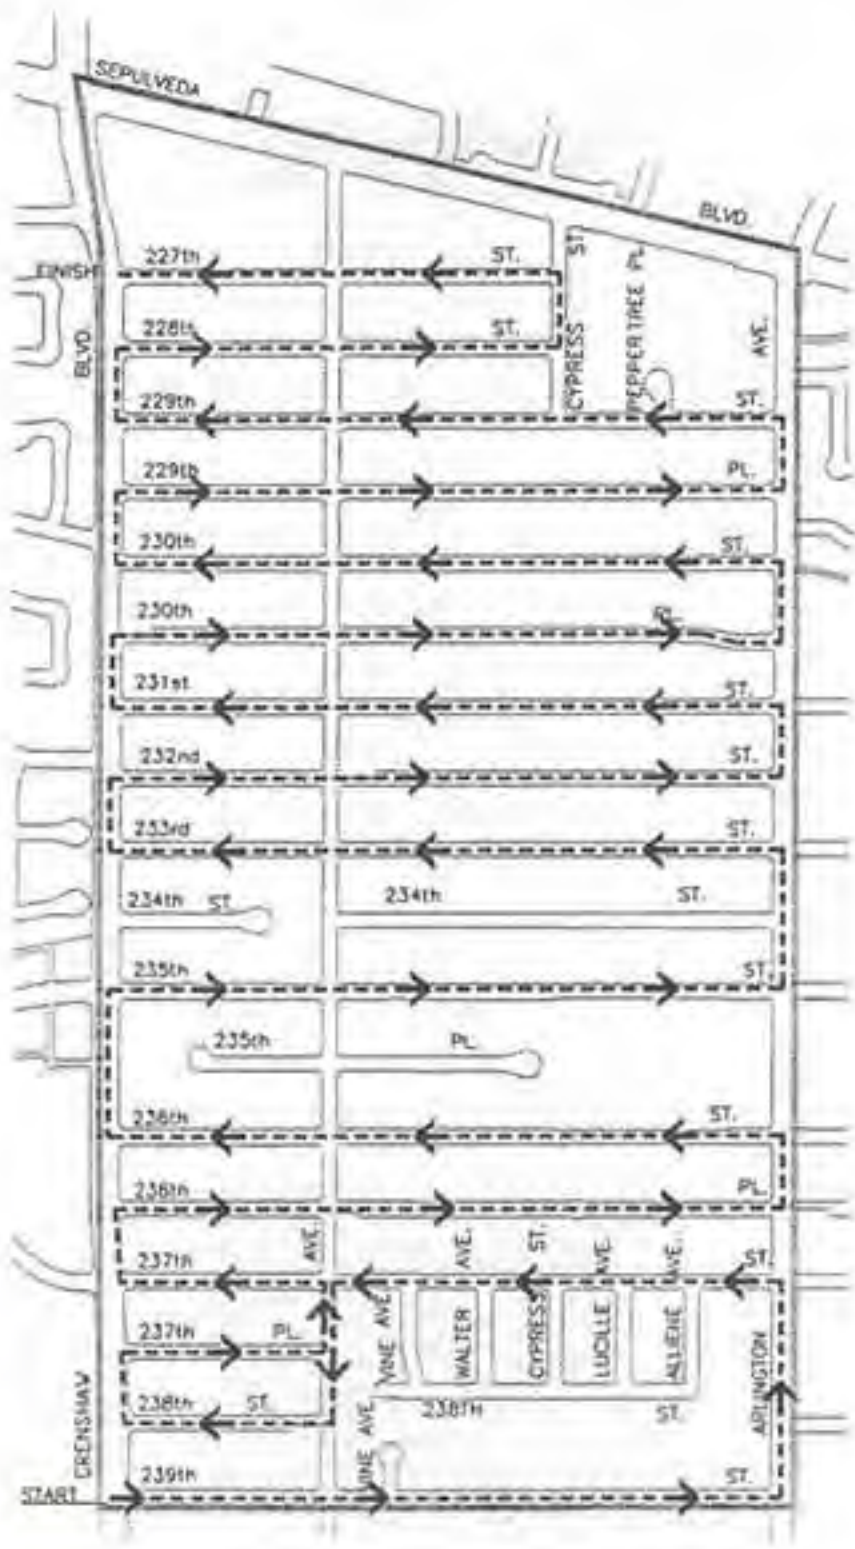

2018 TORRANCE POLICE OFFICERS ASSOCIATION

SANTA FLOAT SCHEDULE

DAY	DATE	TIME	MAP #	AREA
MONDAY	NOV. 26	4:00 PM	1	Carson to Maricopa/Madrona to Crenshaw
TUESDAY	NOV. 27	5:00 PM	2	Carson to Sepulveda/Crenshaw to Western (<i>Chatelaine</i>)
WEDNESDAY	NOV. 28	5:00 PM	3	Del Amo to Carson/Crenshaw to Western
THURSDAY	NOV. 29	5:00 PM	4	Sepulveda to 239 St./Crenshaw to Arlington
FRIDAY	NOV. 30	5:00 PM	5	Sepulveda to 242 St./Arlington to Western
SATURDAY	DEC. 1	5:00 PM	6	Sepulveda to Lomita/Hawthorne to Crenshaw (<i>Springewood</i>)
SUNDAY	DEC. 2	5:00 PM	7	PCH to South City Limits/Crenshaw Blvd to East City limits/ Windmill to South city limits/Rolling Hills Rd to Singingwood
MONDAY	DEC. 3	4:00 PM	8	Sepulveda to PCH/West of Anza/Calle Mayor
TUESDAY	DEC. 4	5:00 PM	9	PCH to Winlock/Rolling Hills Way to Hawthorne and west of DePortola Park
WEDNESDAY	DEC. 5	5:00 PM	10	Calle Mayor to South City limits/Southwest to Anza/Calle Mayor
THURSDAY	DEC. 6	5:00 PM	11	PCH to city limits/West of Calle Mayor
FRIDAY	DEC. 7	5:00 PM	12	Torrance to PCH/ Hawthorne to Anza/Calle Mayor
SATURDAY	DEC. 8	5:00 PM	13	PCH to South City limits/Hawthorne to Via Colusa and Calle DeRicardo
SUNDAY	DEC. 9	5:00 PM	14	Torrance to Sepulveda/ West of Anza
MONDAY	DEC. 10	5:00 PM	15	Torrance to 190th St/ Anza to Madrona
TUESDAY	DEC. 11	5:00 PM	16	Del Amo to Torrance/ West of Anza (<i>Pacific Colony</i>)
WEDNESDAY	DEC. 12	5:00 PM	17	190 St. to Del Amo Blvd/ West of Anza Ave.
THURSDAY	DEC. 13	5:00 PM	18	Artesia to 190 St./ West of Prairie Ave.
FRIDAY	DEC. 14	5:00 PM	19	Artesia Blvd to 405 Fwy/ Prairie to Crenshaw
SATURDAY	DEC. 15	5:00 PM	20	Redondo Beach Blvd to Artesia/West of Crenshaw to Hawthorne Blvd.
SUNDAY	DEC. 16	5:00 PM	21	Redondo Beach Blvd to Artesia/ Crenshaw to Western Ave
MONDAY	DEC. 17	4:00 PM	22	Artesia to 405 Fwy / 405 Fwy to Western Ave.

MAP #1

MAP #2

MAP #3

MAP #4

MAP #5

MAP #6

MAP #7

MAP #8

MAP #11

MAP #12

MAP #14

MAP #15

MAP #16

MAP #17

MAP #18

MAP #20

MAP #21

MAP #22