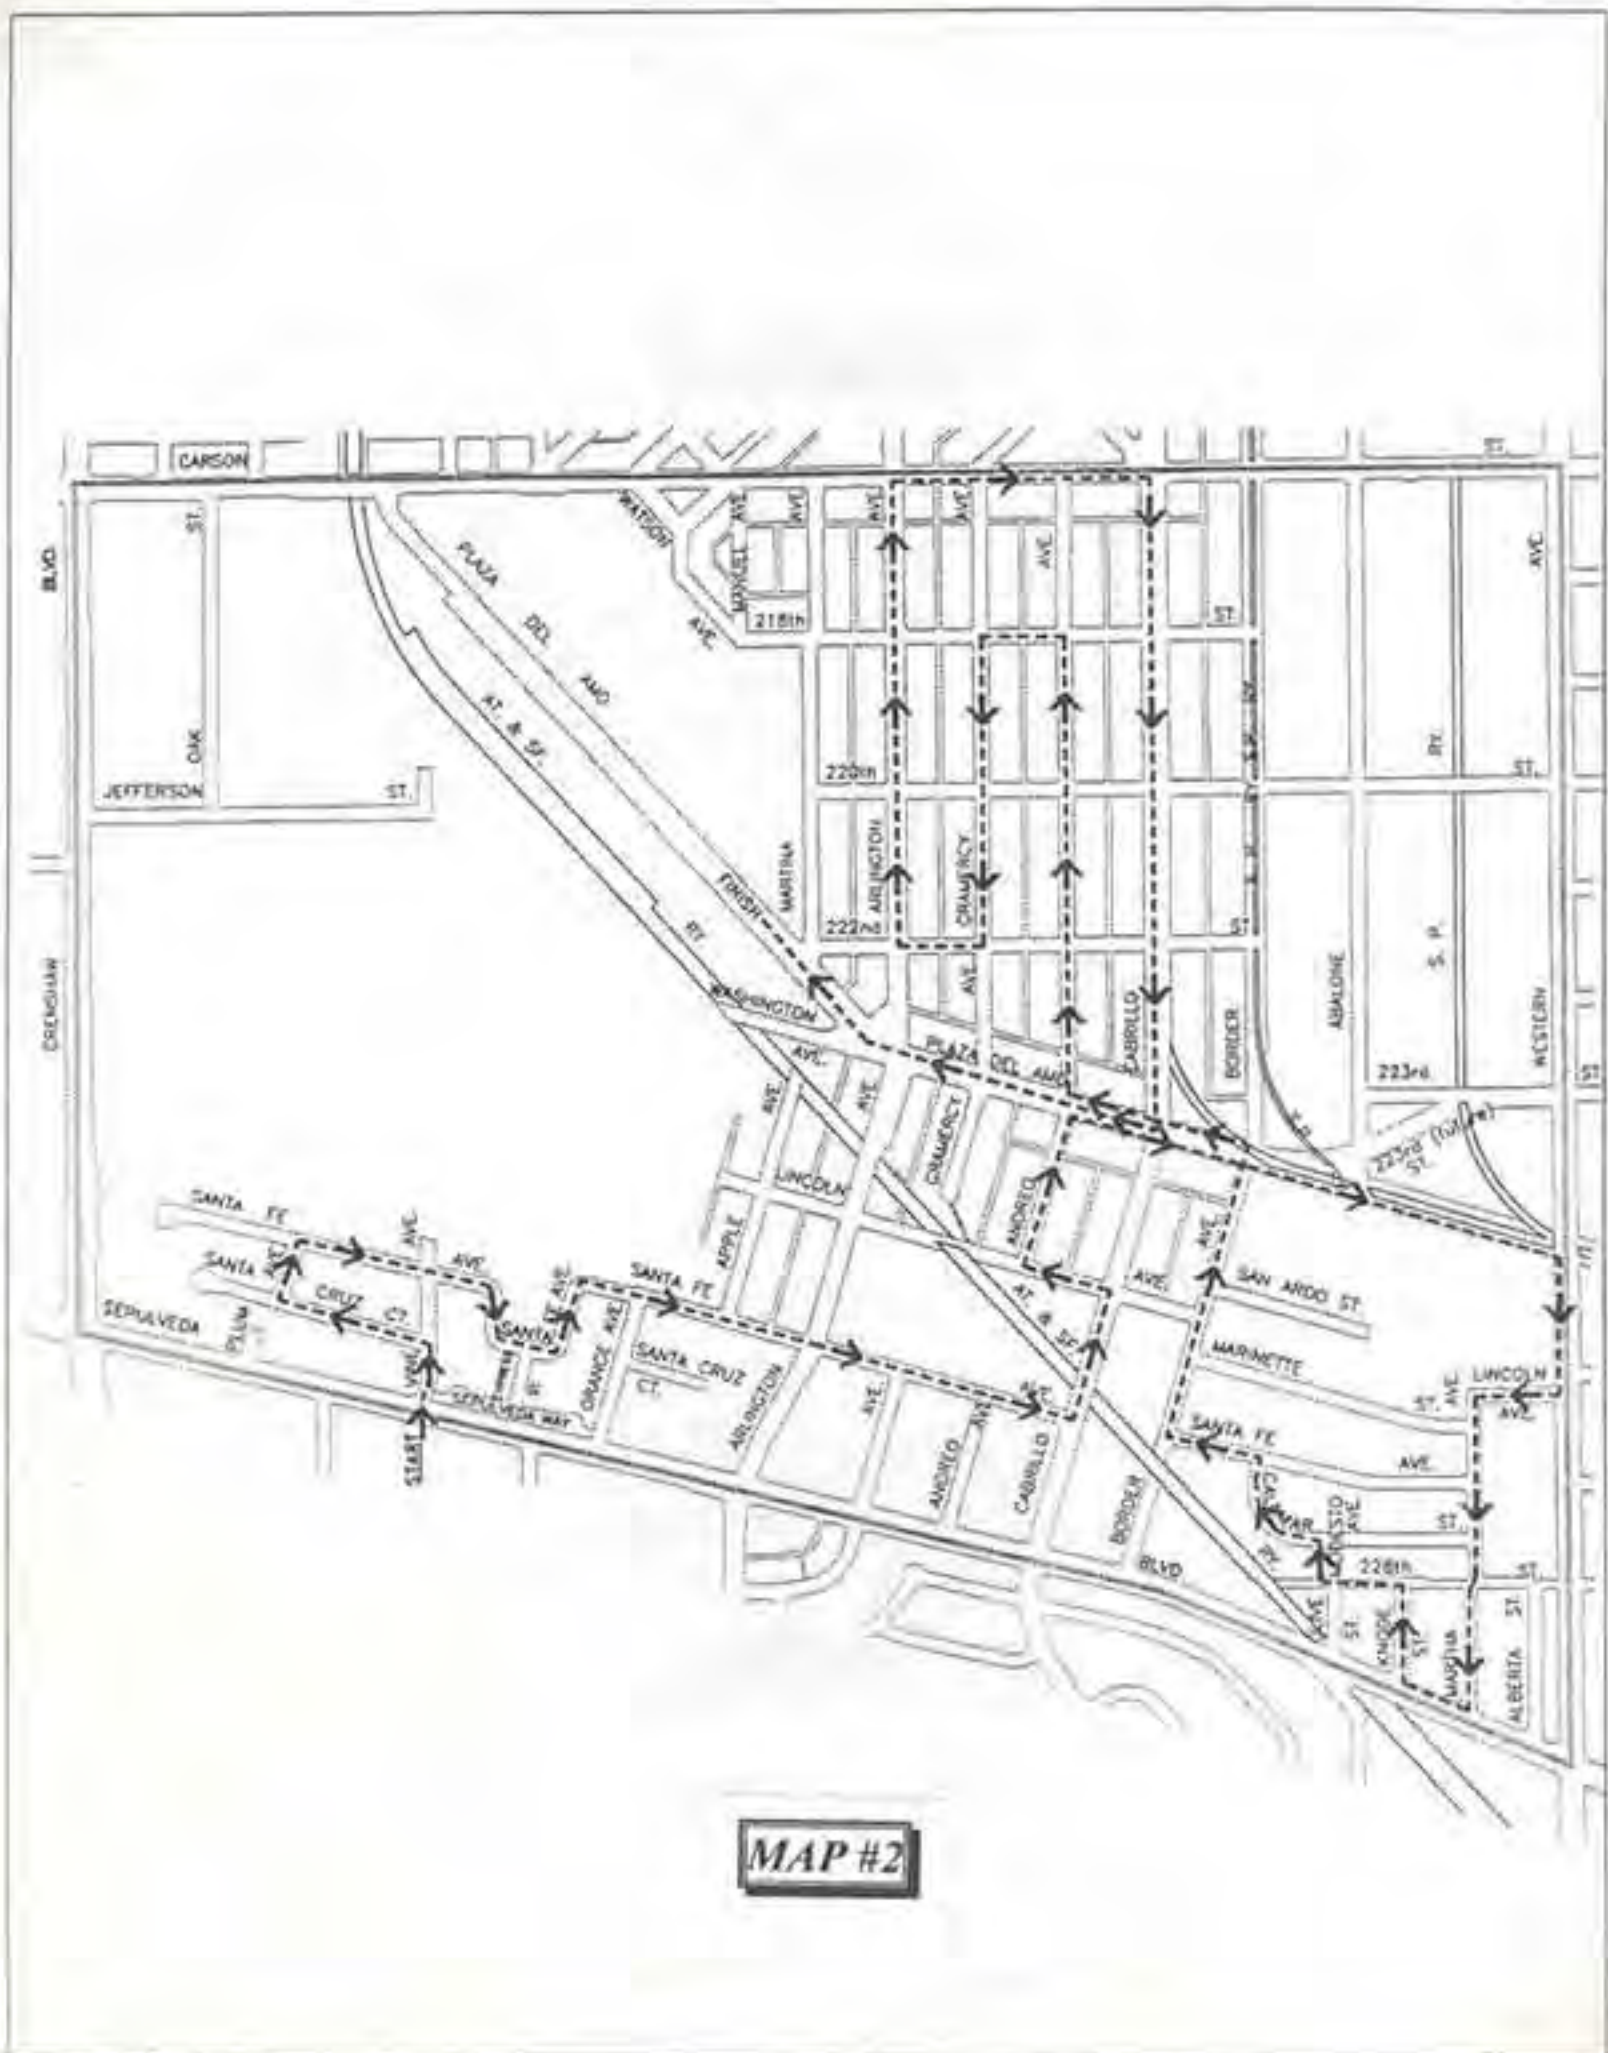

2018 TORRANCE POLICE OFFICERS ASSOCIATION

SANTA FLOAT SCHEDULE

DAY	DATE	TIME	MAP #	AREA
MONDAY	NOV. 26	4:00 PM	1	Carson to Maricopa/Madrona to Crenshaw
TUESDAY	NOV. 27	5:00 PM	2	Carson to Sepulveda/Crenshaw to Western (<i>Chatelaine</i>)
WEDNESDAY	NOV. 28	5:00 PM	3	Del Amo to Carson/Crenshaw to Western
THURSDAY	NOV. 29	5:00 PM	4	Sepulveda to 239 St./Crenshaw to Arlington
FRIDAY	NOV. 30	5:00 PM	5	Sepulveda to 242 St./Arlington to Western
SATURDAY	DEC. 1	5:00 PM	6	Sepulveda to Lomita/Hawthorne to Crenshaw (<i>Springewood</i>)
SUNDAY	DEC. 2	5:00 PM	7	PCH to South City Limits/Crenshaw Blvd to East City limits/ Windmill to South city limits/Rolling Hills Rd to Singingwood
MONDAY	DEC. 3	4:00 PM	8	Sepulveda to PCH/West of Anza/Calle Mayor
TUESDAY	DEC. 4	5:00 PM	9	PCH to Winlock/Rolling Hills Way to Hawthorne and west of DePortola Park
WEDNESDAY	DEC. 5	5:00 PM	10	Calle Mayor to South City limits/Southwest to Anza/Calle Mayor
THURSDAY	DEC. 6	5:00 PM	11	PCH to city limits/West of Calle Mayor
FRIDAY	DEC. 7	5:00 PM	12	Torrance to PCH/ Hawthorne to Anza/Calle Mayor
SATURDAY	DEC. 8	5:00 PM	13	PCH to South City limits/Hawthorne to Via Colusa and Calle DeRicardo
SUNDAY	DEC. 9	5:00 PM	14	Torrance to Sepulveda/ West of Anza
MONDAY	DEC. 10	5:00 PM	15	Torrance to 190th St/ Anza to Madrona
TUESDAY	DEC. 11	5:00 PM	16	Del Amo to Torrance/ West of Anza (<i>Pacific Colony</i>)
WEDNESDAY	DEC. 12	5:00 PM	17	190 St. to Del Amo Blvd/ West of Anza Ave.
THURSDAY	DEC. 13	5:00 PM	18	Artesia to 190 St./ West of Prairie Ave.
FRIDAY	DEC. 14	5:00 PM	19	Artesia Blvd to 405 Fwy/ Prairie to Crenshaw
SATURDAY	DEC. 15	5:00 PM	20	Redondo Beach Blvd to Artesia/West of Crenshaw to Hawthorne Blvd.
SUNDAY	DEC. 16	5:00 PM	21	Redondo Beach Blvd to Artesia/ Crenshaw to Western Ave
MONDAY	DEC. 17	4:00 PM	22	Artesia to 405 Fwy / 405 Fwy to Western Ave.

MAP #1

MAP #2

MAP #3

MAP #4

MAP #5

MAP #6

MAP #7

MAP #8

MAP #11

MAP #12

MAP #14

MAP #15

MAP #16

MAP #17

MAP #18

MAP #20

MAP #21

MAP #22