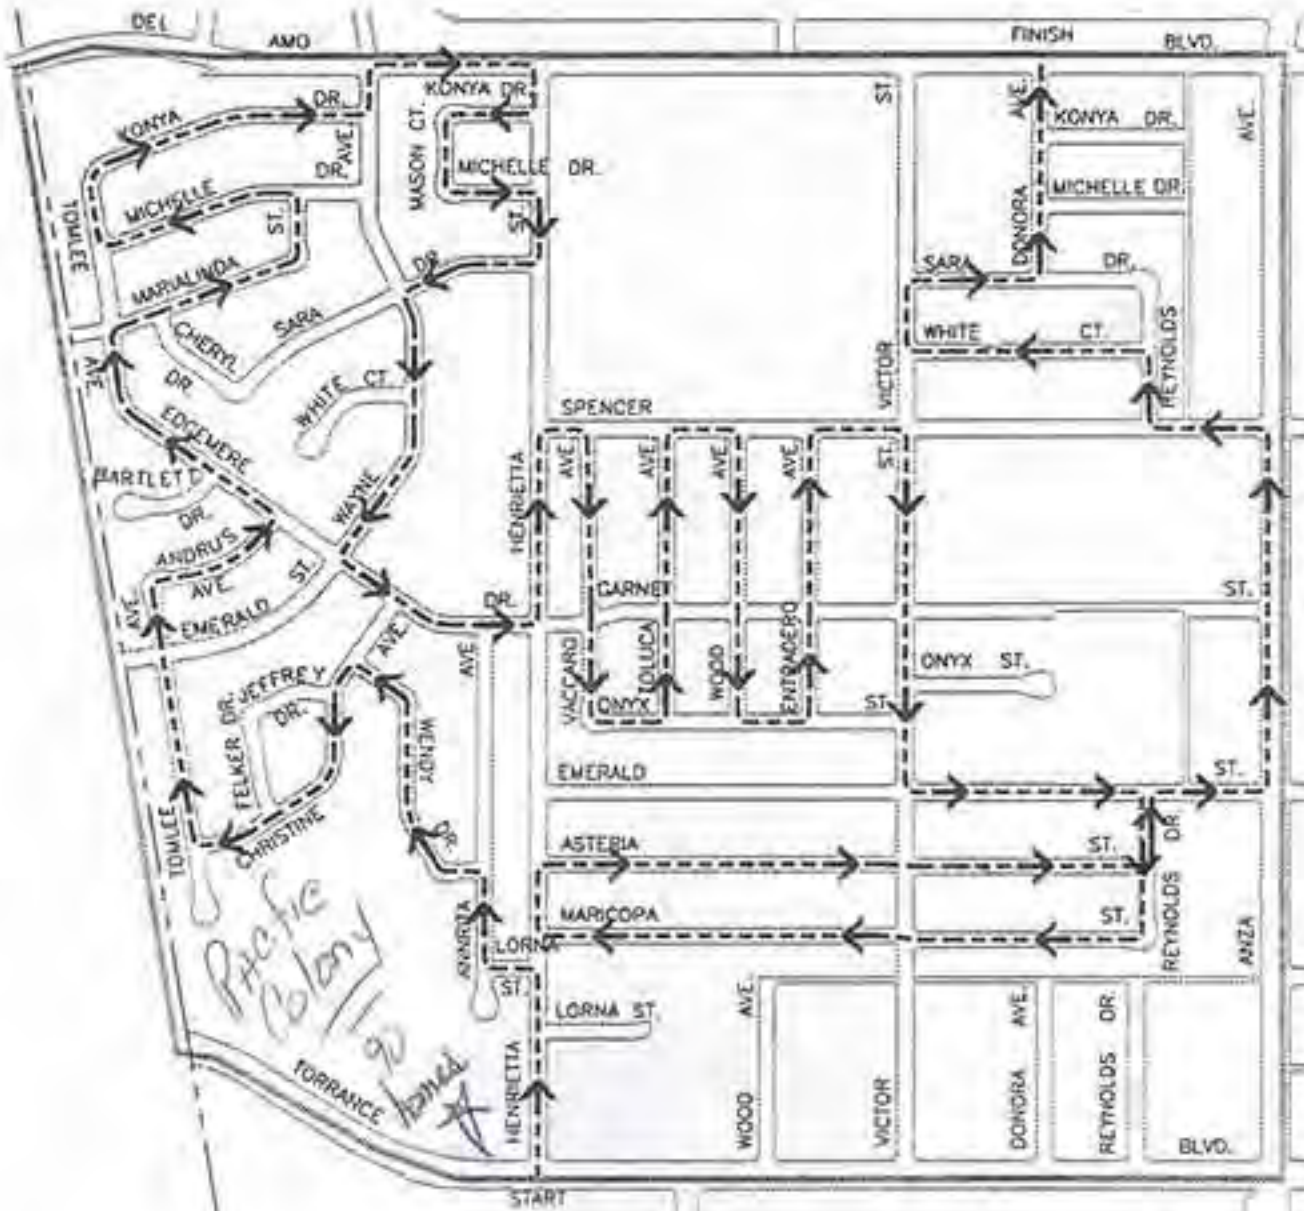

2018 TORRANCE POLICE OFFICERS ASSOCIATION

SANTA FLOAT SCHEDULE

DAY	DATE	TIME	MAP #	AREA
MONDAY	NOV. 26	4:00 PM	1	Carson to Maricopa/Madrona to Crenshaw
TUESDAY	NOV. 27	5:00 PM	2	Carson to Sepulveda/Crenshaw to Western (<i>Chatelaine</i>)
WEDNESDAY	NOV. 28	5:00 PM	3	Del Amo to Carson/Crenshaw to Western
THURSDAY	NOV. 29	5:00 PM	4	Sepulveda to 239 St./Crenshaw to Arlington
FRIDAY	NOV. 30	5:00 PM	5	Sepulveda to 242 St./Arlington to Western
SATURDAY	DEC. 1	5:00 PM	6	Sepulveda to Lomita/Hawthorne to Crenshaw (<i>Springewood</i>)
SUNDAY	DEC. 2	5:00 PM	7	PCH to South City Limits/Crenshaw Blvd to East City limits/ Windmill to South city limits/Rolling Hills Rd to Singingwood
MONDAY	DEC. 3	4:00 PM	8	Sepulveda to PCH/West of Anza/Calle Mayor
TUESDAY	DEC. 4	5:00 PM	9	PCH to Winlock/Rolling Hills Way to Hawthorne and west of DePortola Park
WEDNESDAY	DEC. 5	5:00 PM	10	Calle Mayor to South City limits/Southwest to Anza/Calle Mayor
THURSDAY	DEC. 6	5:00 PM	11	PCH to city limits/West of Calle Mayor
FRIDAY	DEC. 7	5:00 PM	12	Torrance to PCH/ Hawthorne to Anza/Calle Mayor
SATURDAY	DEC. 8	5:00 PM	13	PCH to South City limits/Hawthorne to Via Colusa and Calle DeRicardo
SUNDAY	DEC. 9	5:00 PM	14	Torrance to Sepulveda/ West of Anza
MONDAY	DEC. 10	5:00 PM	15	Torrance to 190th St/ Anza to Madrona
TUESDAY	DEC. 11	5:00 PM	16	Del Amo to Torrance/ West of Anza (<i>Pacific Colony</i>)
WEDNESDAY	DEC. 12	5:00 PM	17	190 St. to Del Amo Blvd/ West of Anza Ave.
THURSDAY	DEC. 13	5:00 PM	18	Artesia to 190 St./ West of Prairie Ave.
FRIDAY	DEC. 14	5:00 PM	19	Artesia Blvd to 405 Fwy/ Prairie to Crenshaw
SATURDAY	DEC. 15	5:00 PM	20	Redondo Beach Blvd to Artesia/West of Crenshaw to Hawthorne Blvd.
SUNDAY	DEC. 16	5:00 PM	21	Redondo Beach Blvd to Artesia/ Crenshaw to Western Ave
MONDAY	DEC. 17	4:00 PM	22	Artesia to 405 Fwy / 405 Fwy to Western Ave.

MAP #1

MAP #2

MAP #3

MAP #4

MAP #5

MAP #6

MAP #7

MAP #8

MAP #11

MAP #12

MAP #14

MAP #15

MAP #16

MAP #17

MAP #18

MAP #20

MAP #21

MAP #22