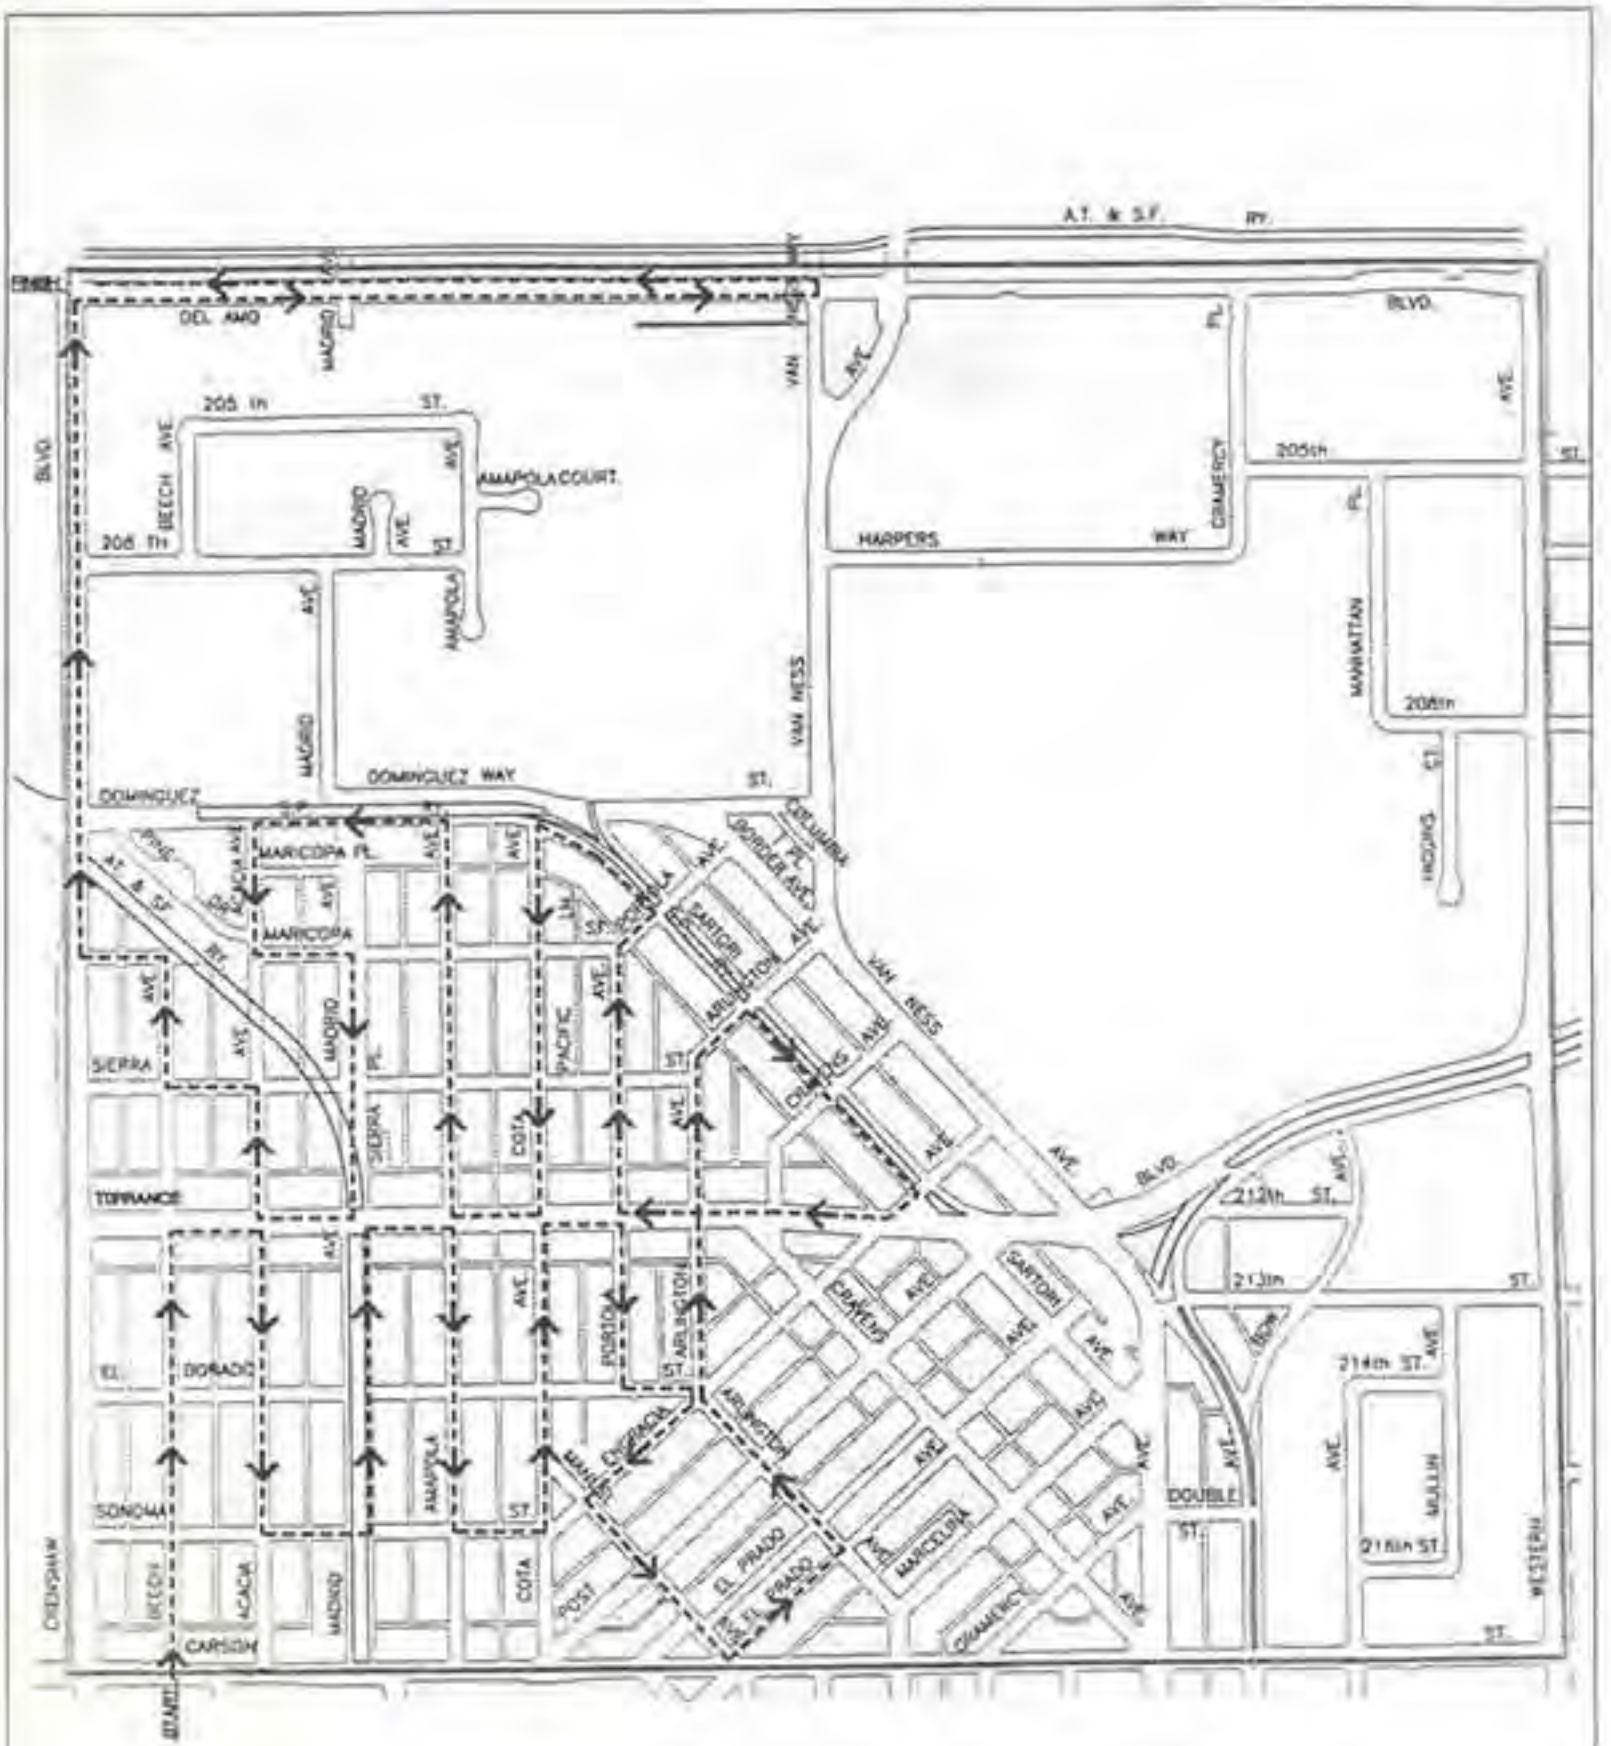

2018 TORRANCE POLICE OFFICERS ASSOCIATION

SANTA FLOAT SCHEDULE

DAY	DATE	TIME	MAP #	AREA
MONDAY	NOV. 26	4:00 PM	1	Carson to Maricopa/Madrona to Crenshaw
TUESDAY	NOV. 27	5:00 PM	2	Carson to Sepulveda/Crenshaw to Western (<i>Chatelaine</i>)
WEDNESDAY	NOV. 28	5:00 PM	3	Del Amo to Carson/Crenshaw to Western
THURSDAY	NOV. 29	5:00 PM	4	Sepulveda to 239 St./Crenshaw to Arlington
FRIDAY	NOV. 30	5:00 PM	5	Sepulveda to 242 St./Arlington to Western
SATURDAY	DEC. 1	5:00 PM	6	Sepulveda to Lomita/Hawthorne to Crenshaw (<i>Springewood</i>)
SUNDAY	DEC. 2	5:00 PM	7	PCH to South City Limits/Crenshaw Blvd to East City limits/ Windmill to South city limits/Rolling Hills Rd to Singingwood
MONDAY	DEC. 3	4:00 PM	8	Sepulveda to PCH/West of Anza/Calle Mayor
TUESDAY	DEC. 4	5:00 PM	9	PCH to Winlock/Rolling Hills Way to Hawthorne and west of DePortola Park
WEDNESDAY	DEC. 5	5:00 PM	10	Calle Mayor to South City limits/Southwest to Anza/Calle Mayor
THURSDAY	DEC. 6	5:00 PM	11	PCH to city limits/West of Calle Mayor
FRIDAY	DEC. 7	5:00 PM	12	Torrance to PCH/ Hawthorne to Anza/Calle Mayor
SATURDAY	DEC. 8	5:00 PM	13	PCH to South City limits/Hawthorne to Via Colusa and Calle DeRicardo
SUNDAY	DEC. 9	5:00 PM	14	Torrance to Sepulveda/ West of Anza
MONDAY	DEC. 10	5:00 PM	15	Torrance to 190th St/ Anza to Madrona
TUESDAY	DEC. 11	5:00 PM	16	Del Amo to Torrance/ West of Anza (<i>Pacific Colony</i>)
WEDNESDAY	DEC. 12	5:00 PM	17	190 St. to Del Amo Blvd/ West of Anza Ave.
THURSDAY	DEC. 13	5:00 PM	18	Artesia to 190 St./ West of Prairie Ave.
FRIDAY	DEC. 14	5:00 PM	19	Artesia Blvd to 405 Fwy/ Prairie to Crenshaw
SATURDAY	DEC. 15	5:00 PM	20	Redondo Beach Blvd to Artesia/West of Crenshaw to Hawthorne Blvd.
SUNDAY	DEC. 16	5:00 PM	21	Redondo Beach Blvd to Artesia/ Crenshaw to Western Ave
MONDAY	DEC. 17	4:00 PM	22	Artesia to 405 Fwy / 405 Fwy to Western Ave.

MAP #1

MAP #2

MAP #3

MAP #4

MAP #5

MAP #6

MAP #7

MAP #8

MAP #11

MAP #12

MAP #14

MAP #15

MAP #16

MAP #17

MAP #18

MAP #20

MAP #21

MAP #22