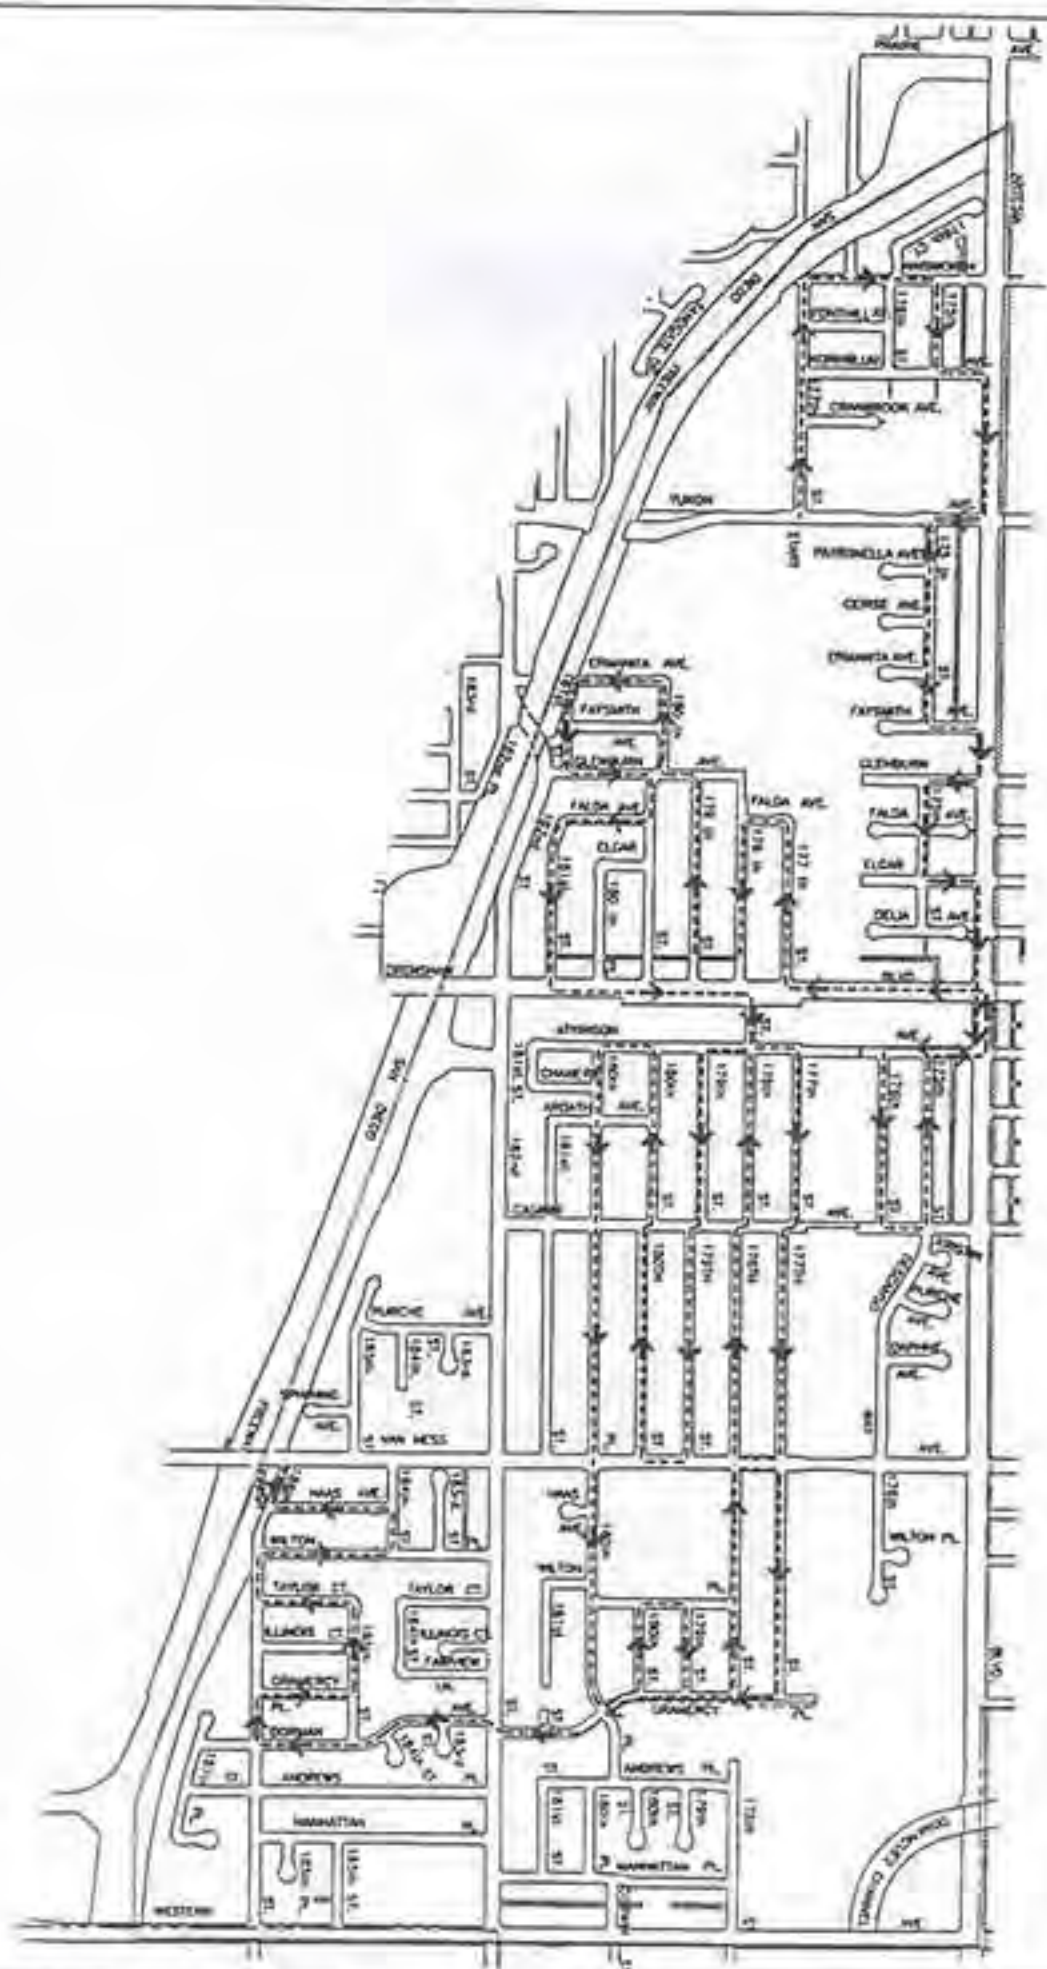

2018 TORRANCE POLICE OFFICERS ASSOCIATION

SANTA FLOAT SCHEDULE

DAY	DATE	TIME	MAP #	AREA
MONDAY	NOV. 26	4:00 PM	1	Carson to Maricopa/Madrona to Crenshaw
TUESDAY	NOV. 27	5:00 PM	2	Carson to Sepulveda/Crenshaw to Western (<i>Chatelaine</i>)
WEDNESDAY	NOV. 28	5:00 PM	3	Del Amo to Carson/Crenshaw to Western
THURSDAY	NOV. 29	5:00 PM	4	Sepulveda to 239 St./Crenshaw to Arlington
FRIDAY	NOV. 30	5:00 PM	5	Sepulveda to 242 St./Arlington to Western
SATURDAY	DEC. 1	5:00 PM	6	Sepulveda to Lomita/Hawthorne to Crenshaw (<i>Springewood</i>)
SUNDAY	DEC. 2	5:00 PM	7	PCH to South City Limits/Crenshaw Blvd to East City limits/ Windmill to South city limits/Rolling Hills Rd to Singingwood
MONDAY	DEC. 3	4:00 PM	8	Sepulveda to PCH/West of Anza/Calle Mayor
TUESDAY	DEC. 4	5:00 PM	9	PCH to Winlock/Rolling Hills Way to Hawthorne and west of DePortola Park
WEDNESDAY	DEC. 5	5:00 PM	10	Calle Mayor to South City limits/Southwest to Anza/Calle Mayor
THURSDAY	DEC. 6	5:00 PM	11	PCH to city limits/West of Calle Mayor
FRIDAY	DEC. 7	5:00 PM	12	Torrance to PCH/ Hawthorne to Anza/Calle Mayor
SATURDAY	DEC. 8	5:00 PM	13	PCH to South City limits/Hawthorne to Via Colusa and Calle DeRicardo
SUNDAY	DEC. 9	5:00 PM	14	Torrance to Sepulveda/ West of Anza
MONDAY	DEC. 10	5:00 PM	15	Torrance to 190th St/ Anza to Madrona
TUESDAY	DEC. 11	5:00 PM	16	Del Amo to Torrance/ West of Anza (<i>Pacific Colony</i>)
WEDNESDAY	DEC. 12	5:00 PM	17	190 St. to Del Amo Blvd/ West of Anza Ave.
THURSDAY	DEC. 13	5:00 PM	18	Artesia to 190 St./ West of Prairie Ave.
FRIDAY	DEC. 14	5:00 PM	19	Artesia Blvd to 405 Fwy/ Prairie to Crenshaw
SATURDAY	DEC. 15	5:00 PM	20	Redondo Beach Blvd to Artesia/West of Crenshaw to Hawthorne Blvd.
SUNDAY	DEC. 16	5:00 PM	21	Redondo Beach Blvd to Artesia/ Crenshaw to Western Ave
MONDAY	DEC. 17	4:00 PM	22	Artesia to 405 Fwy / 405 Fwy to Western Ave.

MAP #1

MAP #2

MAP #3

MAP #4

MAP #5

MAP #6

MAP #7

MAP #8

MAP #11

MAP #12

MAP #14

MAP #15

MAP #16

MAP #17

MAP #18

MAP #20

MAP #21

MAP #22