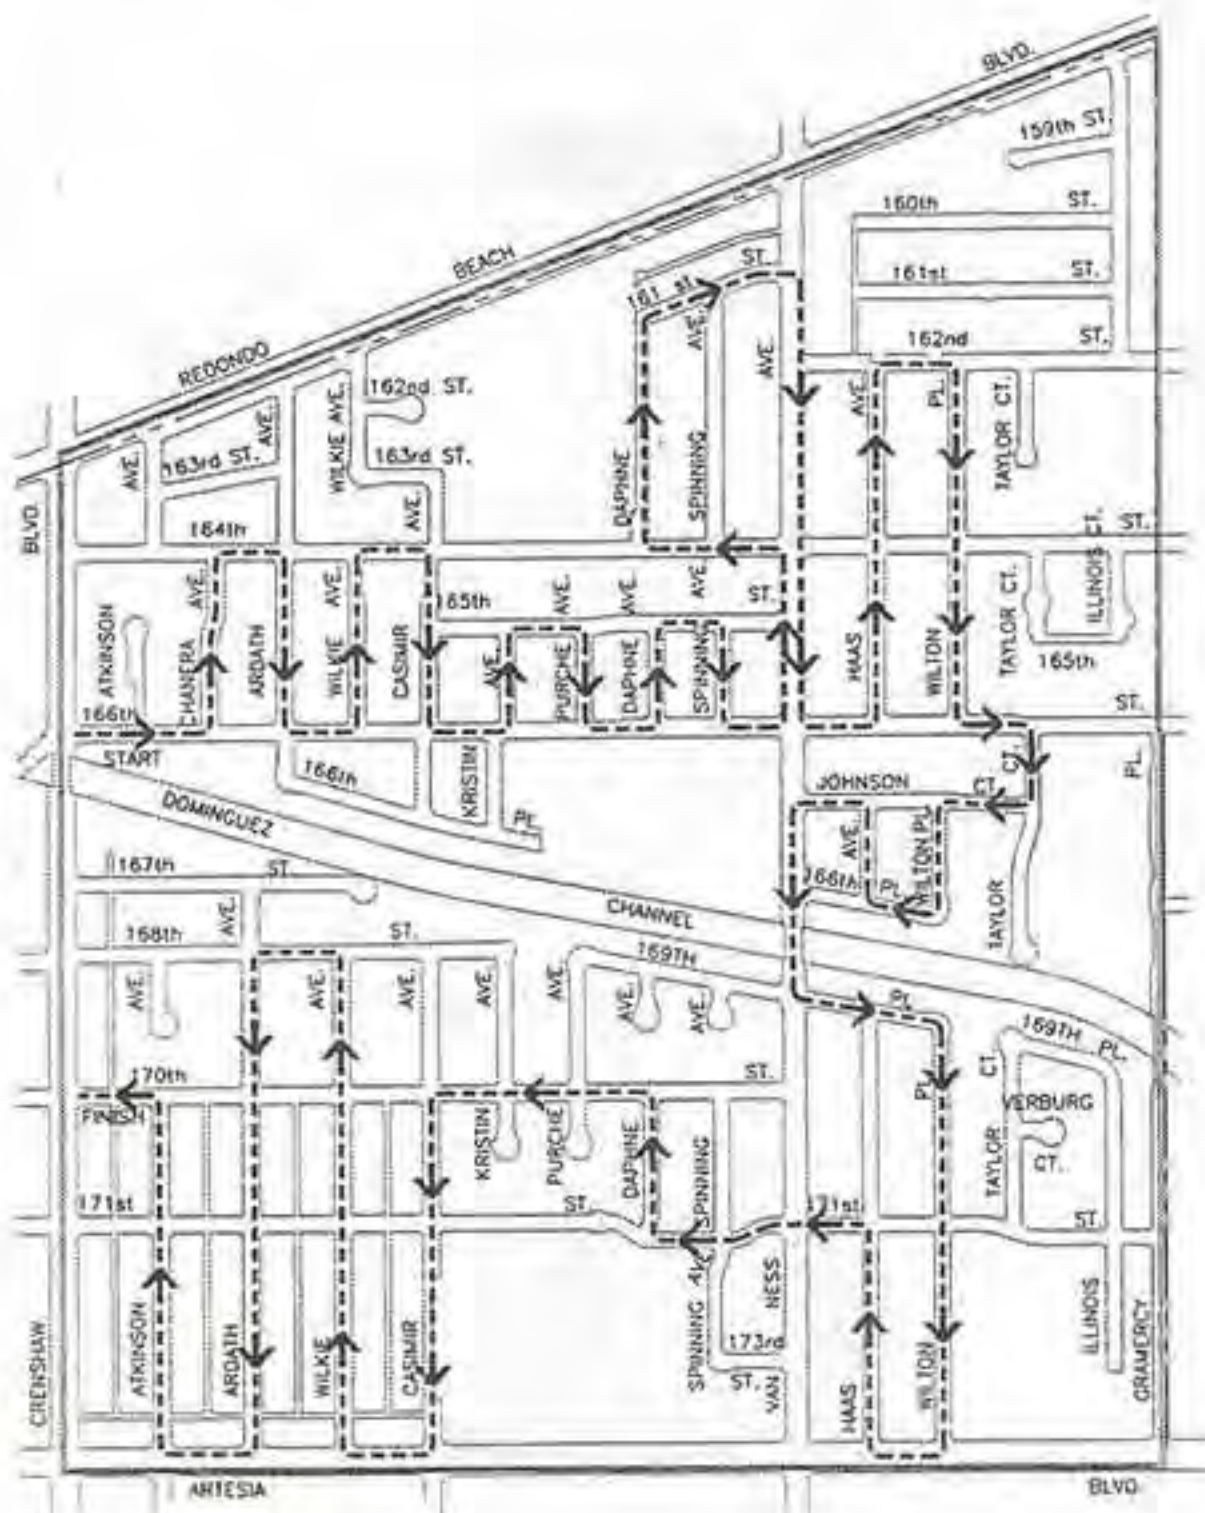

2018 TORRANCE POLICE OFFICERS ASSOCIATION

SANTA FLOAT SCHEDULE

DAY	DATE	TIME	MAP #	AREA
MONDAY	NOV. 26	4:00 PM	1	Carson to Maricopa/Madrona to Crenshaw
TUESDAY	NOV. 27	5:00 PM	2	Carson to Sepulveda/Crenshaw to Western (<i>Chatelaine</i>)
WEDNESDAY	NOV. 28	5:00 PM	3	Del Amo to Carson/Crenshaw to Western
THURSDAY	NOV. 29	5:00 PM	4	Sepulveda to 239 St./Crenshaw to Arlington
FRIDAY	NOV. 30	5:00 PM	5	Sepulveda to 242 St./Arlington to Western
SATURDAY	DEC. 1	5:00 PM	6	Sepulveda to Lomita/Hawthorne to Crenshaw (<i>Springewood</i>)
SUNDAY	DEC. 2	5:00 PM	7	PCH to South City Limits/Crenshaw Blvd to East City limits/ Windmill to South city limits/Rolling Hills Rd to Singingwood
MONDAY	DEC. 3	4:00 PM	8	Sepulveda to PCH/West of Anza/Calle Mayor
TUESDAY	DEC. 4	5:00 PM	9	PCH to Winlock/Rolling Hills Way to Hawthorne and west of DePortola Park
WEDNESDAY	DEC. 5	5:00 PM	10	Calle Mayor to South City limits/Southwest to Anza/Calle Mayor
THURSDAY	DEC. 6	5:00 PM	11	PCH to city limits/West of Calle Mayor
FRIDAY	DEC. 7	5:00 PM	12	Torrance to PCH/ Hawthorne to Anza/Calle Mayor
SATURDAY	DEC. 8	5:00 PM	13	PCH to South City limits/Hawthorne to Via Colusa and Calle DeRicardo
SUNDAY	DEC. 9	5:00 PM	14	Torrance to Sepulveda/ West of Anza
MONDAY	DEC. 10	5:00 PM	15	Torrance to 190th St/ Anza to Madrona
TUESDAY	DEC. 11	5:00 PM	16	Del Amo to Torrance/ West of Anza (<i>Pacific Colony</i>)
WEDNESDAY	DEC. 12	5:00 PM	17	190 St. to Del Amo Blvd/ West of Anza Ave.
THURSDAY	DEC. 13	5:00 PM	18	Artesia to 190 St./ West of Prairie Ave.
FRIDAY	DEC. 14	5:00 PM	19	Artesia Blvd to 405 Fwy/ Prairie to Crenshaw
SATURDAY	DEC. 15	5:00 PM	20	Redondo Beach Blvd to Artesia/West of Crenshaw to Hawthorne Blvd.
SUNDAY	DEC. 16	5:00 PM	21	Redondo Beach Blvd to Artesia/ Crenshaw to Western Ave
MONDAY	DEC. 17	4:00 PM	22	Artesia to 405 Fwy / 405 Fwy to Western Ave.

MAP #1

MAP #2

MAP #3

MAP #4

MAP #5

MAP #6

MAP #7

MAP #8

MAP #11

MAP #12

MAP #14

MAP #15

MAP #16

MAP #17

MAP #18

MAP #20

MAP #21

MAP #22