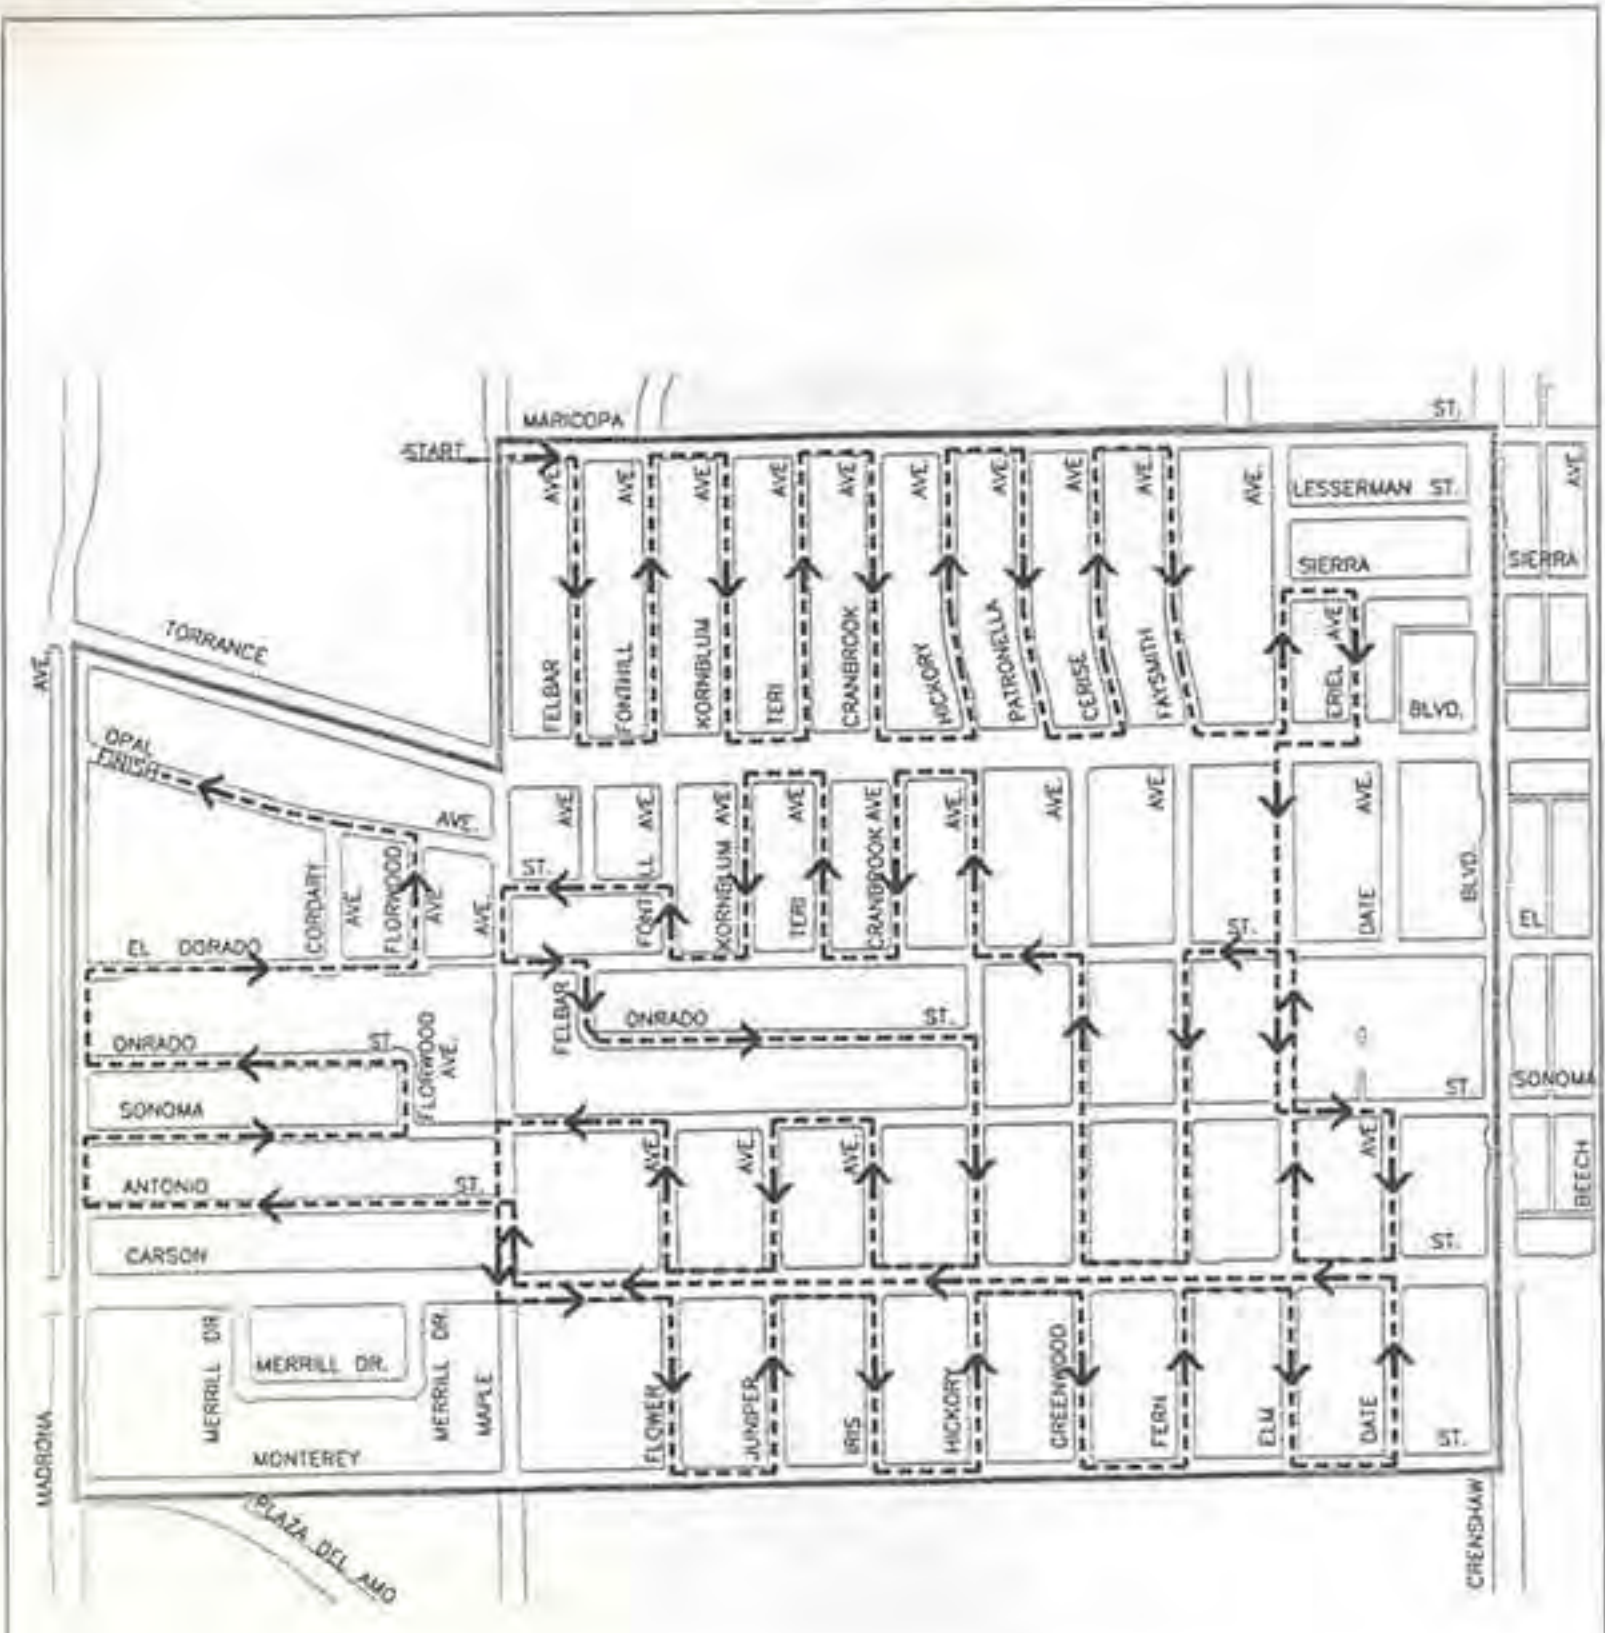

2018 TORRANCE POLICE OFFICERS ASSOCIATION

SANTA FLOAT SCHEDULE

DAY	DATE	TIME	MAP #	AREA
MONDAY	NOV. 26	4:00 PM	1	Carson to Maricopa/Madrona to Crenshaw
TUESDAY	NOV. 27	5:00 PM	2	Carson to Sepulveda/Crenshaw to Western (<i>Chatelaine</i>)
WEDNESDAY	NOV. 28	5:00 PM	3	Del Amo to Carson/Crenshaw to Western
THURSDAY	NOV. 29	5:00 PM	4	Sepulveda to 239 St./Crenshaw to Arlington
FRIDAY	NOV. 30	5:00 PM	5	Sepulveda to 242 St./Arlington to Western
SATURDAY	DEC. 1	5:00 PM	6	Sepulveda to Lomita/Hawthorne to Crenshaw (<i>Springewood</i>)
SUNDAY	DEC. 2	5:00 PM	7	PCH to South City Limits/Crenshaw Blvd to East City limits/ Windmill to South city limits/Rolling Hills Rd to Singingwood
MONDAY	DEC. 3	4:00 PM	8	Sepulveda to PCH/West of Anza/Calle Mayor
TUESDAY	DEC. 4	5:00 PM	9	PCH to Winlock/Rolling Hills Way to Hawthorne and west of DePortola Park
WEDNESDAY	DEC. 5	5:00 PM	10	Calle Mayor to South City limits/Southwest to Anza/Calle Mayor
THURSDAY	DEC. 6	5:00 PM	11	PCH to city limits/West of Calle Mayor
FRIDAY	DEC. 7	5:00 PM	12	Torrance to PCH/ Hawthorne to Anza/Calle Mayor
SATURDAY	DEC. 8	5:00 PM	13	PCH to South City limits/Hawthorne to Via Colusa and Calle DeRicardo
SUNDAY	DEC. 9	5:00 PM	14	Torrance to Sepulveda/ West of Anza
MONDAY	DEC. 10	5:00 PM	15	Torrance to 190th St/ Anza to Madrona
TUESDAY	DEC. 11	5:00 PM	16	Del Amo to Torrance/ West of Anza (<i>Pacific Colony</i>)
WEDNESDAY	DEC. 12	5:00 PM	17	190 St. to Del Amo Blvd/ West of Anza Ave.
THURSDAY	DEC. 13	5:00 PM	18	Artesia to 190 St./ West of Prairie Ave.
FRIDAY	DEC. 14	5:00 PM	19	Artesia Blvd to 405 Fwy/ Prairie to Crenshaw
SATURDAY	DEC. 15	5:00 PM	20	Redondo Beach Blvd to Artesia/West of Crenshaw to Hawthorne Blvd.
SUNDAY	DEC. 16	5:00 PM	21	Redondo Beach Blvd to Artesia/ Crenshaw to Western Ave
MONDAY	DEC. 17	4:00 PM	22	Artesia to 405 Fwy / 405 Fwy to Western Ave.

MAP #1

MAP #2

MAP #3

MAP #4

MAP #5

MAP #6

MAP #7

MAP #8

MAP #11

MAP #12

MAP #14

MAP #15

MAP #16

MAP #17

MAP #18

MAP #20

MAP #21

MAP #22