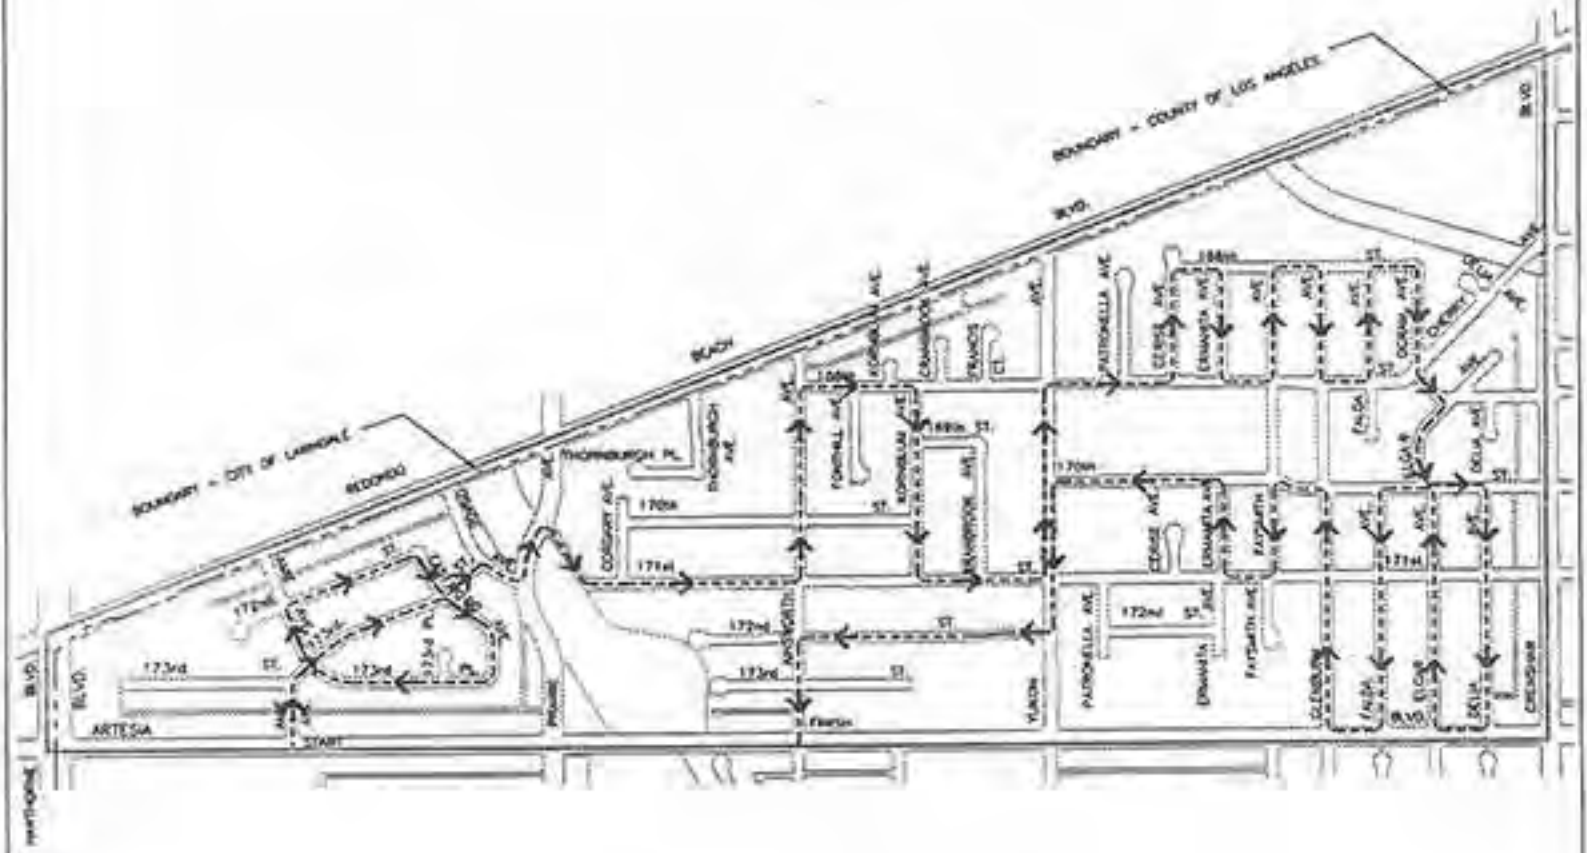

2018 TORRANCE POLICE OFFICERS ASSOCIATION

SANTA FLOAT SCHEDULE

DAY	DATE	TIME	MAP #	AREA
MONDAY	NOV. 26	4:00 PM	1	Carson to Maricopa/Madrona to Crenshaw
TUESDAY	NOV. 27	5:00 PM	2	Carson to Sepulveda/Crenshaw to Western (<i>Chatelaine</i>)
WEDNESDAY	NOV. 28	5:00 PM	3	Del Amo to Carson/Crenshaw to Western
THURSDAY	NOV. 29	5:00 PM	4	Sepulveda to 239 St./Crenshaw to Arlington
FRIDAY	NOV. 30	5:00 PM	5	Sepulveda to 242 St./Arlington to Western
SATURDAY	DEC. 1	5:00 PM	6	Sepulveda to Lomita/Hawthorne to Crenshaw (<i>Springewood</i>)
SUNDAY	DEC. 2	5:00 PM	7	PCH to South City Limits/Crenshaw Blvd to East City limits/ Windmill to South city limits/Rolling Hills Rd to Singingwood
MONDAY	DEC. 3	4:00 PM	8	Sepulveda to PCH/West of Anza/Calle Mayor
TUESDAY	DEC. 4	5:00 PM	9	PCH to Winlock/Rolling Hills Way to Hawthorne and west of DePortola Park
WEDNESDAY	DEC. 5	5:00 PM	10	Calle Mayor to South City limits/Southwest to Anza/Calle Mayor
THURSDAY	DEC. 6	5:00 PM	11	PCH to city limits/West of Calle Mayor
FRIDAY	DEC. 7	5:00 PM	12	Torrance to PCH/ Hawthorne to Anza/Calle Mayor
SATURDAY	DEC. 8	5:00 PM	13	PCH to South City limits/Hawthorne to Via Colusa and Calle DeRicardo
SUNDAY	DEC. 9	5:00 PM	14	Torrance to Sepulveda/ West of Anza
MONDAY	DEC. 10	5:00 PM	15	Torrance to 190th St/ Anza to Madrona
TUESDAY	DEC. 11	5:00 PM	16	Del Amo to Torrance/ West of Anza (<i>Pacific Colony</i>)
WEDNESDAY	DEC. 12	5:00 PM	17	190 St. to Del Amo Blvd/ West of Anza Ave.
THURSDAY	DEC. 13	5:00 PM	18	Artesia to 190 St./ West of Prairie Ave.
FRIDAY	DEC. 14	5:00 PM	19	Artesia Blvd to 405 Fwy/ Prairie to Crenshaw
SATURDAY	DEC. 15	5:00 PM	20	Redondo Beach Blvd to Artesia/West of Crenshaw to Hawthorne Blvd.
SUNDAY	DEC. 16	5:00 PM	21	Redondo Beach Blvd to Artesia/ Crenshaw to Western Ave
MONDAY	DEC. 17	4:00 PM	22	Artesia to 405 Fwy / 405 Fwy to Western Ave.

MAP #1

MAP #2

MAP #3

MAP #4

MAP #5

MAP #6

MAP #7

MAP #8

MAP #11

MAP #12

MAP #14

MAP #15

MAP #16

MAP #17

MAP #18

MAP #20

MAP #21

MAP #22