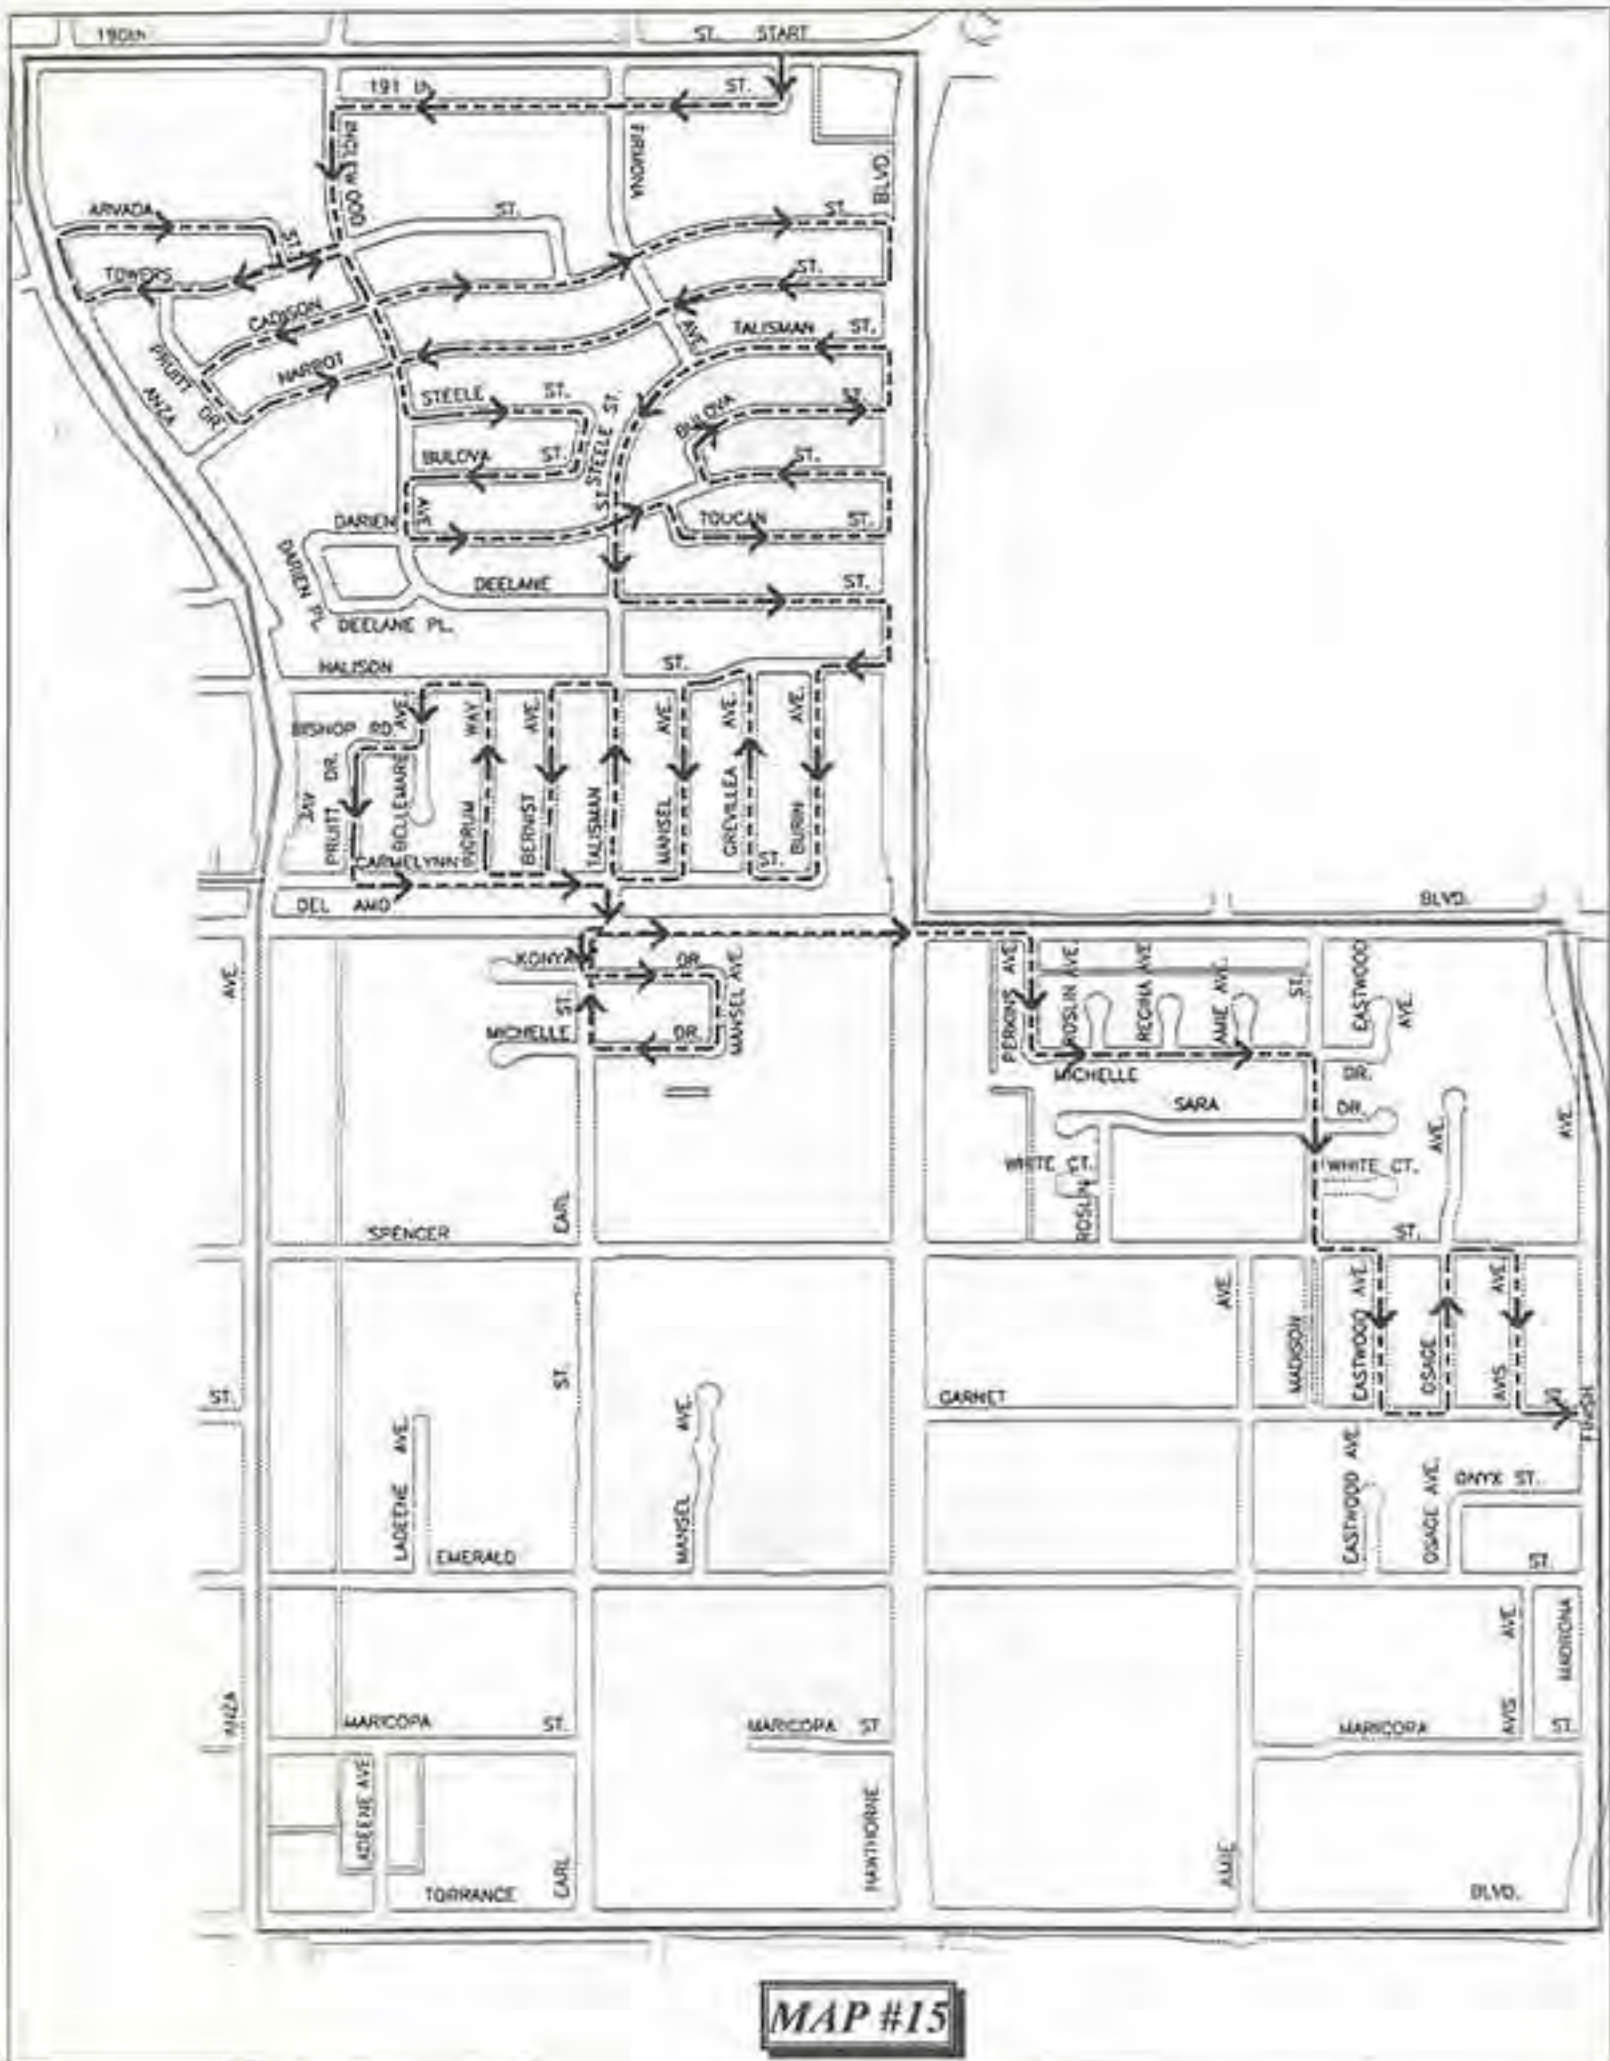

2018 TORRANCE POLICE OFFICERS ASSOCIATION

SANTA FLOAT SCHEDULE

DAY	DATE	TIME	MAP #	AREA
MONDAY	NOV. 26	4:00 PM	1	Carson to Maricopa/Madrona to Crenshaw
TUESDAY	NOV. 27	5:00 PM	2	Carson to Sepulveda/Crenshaw to Western (<i>Chatelaine</i>)
WEDNESDAY	NOV. 28	5:00 PM	3	Del Amo to Carson/Crenshaw to Western
THURSDAY	NOV. 29	5:00 PM	4	Sepulveda to 239 St./Crenshaw to Arlington
FRIDAY	NOV. 30	5:00 PM	5	Sepulveda to 242 St./Arlington to Western
SATURDAY	DEC. 1	5:00 PM	6	Sepulveda to Lomita/Hawthorne to Crenshaw (<i>Springewood</i>)
SUNDAY	DEC. 2	5:00 PM	7	PCH to South City Limits/Crenshaw Blvd to East City limits/ Windmill to South city limits/Rolling Hills Rd to Singingwood
MONDAY	DEC. 3	4:00 PM	8	Sepulveda to PCH/West of Anza/Calle Mayor
TUESDAY	DEC. 4	5:00 PM	9	PCH to Winlock/Rolling Hills Way to Hawthorne and west of DePortola Park
WEDNESDAY	DEC. 5	5:00 PM	10	Calle Mayor to South City limits/Southwest to Anza/Calle Mayor
THURSDAY	DEC. 6	5:00 PM	11	PCH to city limits/West of Calle Mayor
FRIDAY	DEC. 7	5:00 PM	12	Torrance to PCH/ Hawthorne to Anza/Calle Mayor
SATURDAY	DEC. 8	5:00 PM	13	PCH to South City limits/Hawthorne to Via Colusa and Calle DeRicardo
SUNDAY	DEC. 9	5:00 PM	14	Torrance to Sepulveda/ West of Anza
MONDAY	DEC. 10	5:00 PM	15	Torrance to 190th St/ Anza to Madrona
TUESDAY	DEC. 11	5:00 PM	16	Del Amo to Torrance/ West of Anza (<i>Pacific Colony</i>)
WEDNESDAY	DEC. 12	5:00 PM	17	190 St. to Del Amo Blvd/ West of Anza Ave.
THURSDAY	DEC. 13	5:00 PM	18	Artesia to 190 St./ West of Prairie Ave.
FRIDAY	DEC. 14	5:00 PM	19	Artesia Blvd to 405 Fwy/ Prairie to Crenshaw
SATURDAY	DEC. 15	5:00 PM	20	Redondo Beach Blvd to Artesia/West of Crenshaw to Hawthorne Blvd.
SUNDAY	DEC. 16	5:00 PM	21	Redondo Beach Blvd to Artesia/ Crenshaw to Western Ave
MONDAY	DEC. 17	4:00 PM	22	Artesia to 405 Fwy / 405 Fwy to Western Ave.

MAP #1

MAP #2

MAP #3

MAP #4

MAP #5

MAP #6

MAP #7

MAP #8

MAP #11

MAP #12

MAP #14

MAP #15

MAP #16

MAP #17

MAP #18

MAP #20

MAP #21

MAP #22